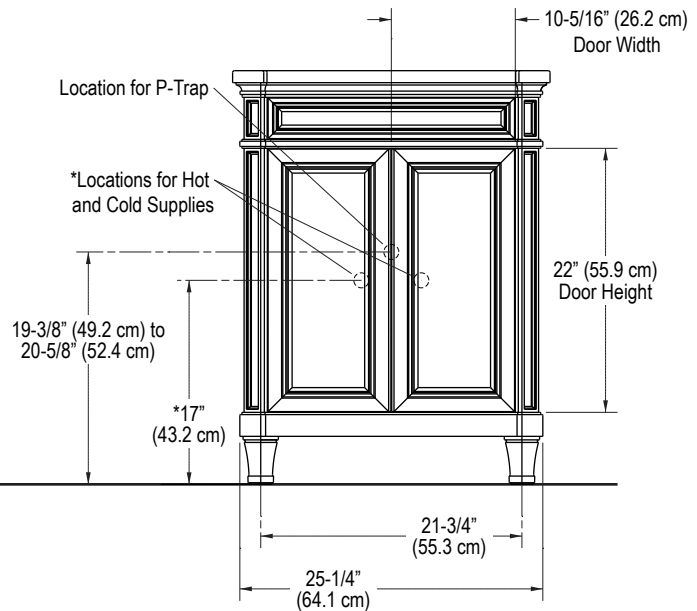

### FEATURES

- Ideal Size for Smaller, Traditional Spaces
- Distressed Wood Finish
- Detailed Molding
- Shelf and Slow-Close Drawer
- Honed Marble Top
- Coordinates with the Bellis Collection