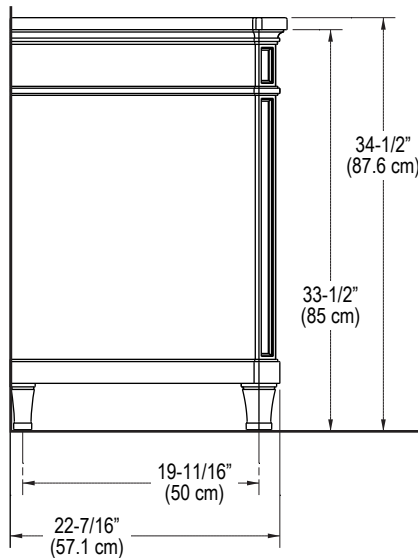

### FEATURES

- Ideal Size for Smaller, Traditional Spaces
- Distressed Wood Finish
- Detailed Molding
- Shelf and Slow-Close Drawer
- Honed Marble Top
- Coordinates with the Bellis Collection