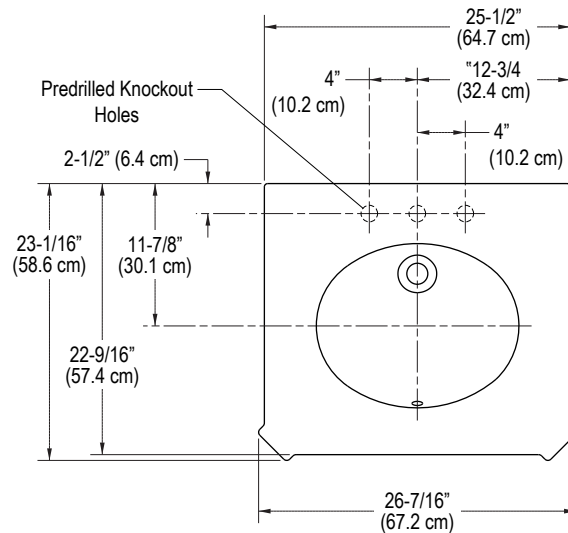

KALLISTA®

Bellis™ Wood Vanity & Pre-Cut Marble Top

P73064
P73065

FEATURES

- Ideal Size for Smaller, Traditional Spaces
- Distressed Wood Finish
- Detailed Molding
- Shelf and Slow-Close Drawer
- Honed Marble Top
- Coordinates with the Bellis Collection

INSTALLATION NOTES

*May vary dependent on supply valves used. Verify location does not interfere with P-trap, shelves or drawer before drilling.

SPECIFIED MODEL

Model	Description	Finishes			
P73064-00	Bellis Wood Vanity	☐ RH Antique French White	☐ RU Chestnut		
P73065-00	Bellis Pre-Cut Marble Top	☐ PZ Bleu de Chine	☐ SJ Statuary White		
Recommended Accessories					
P20253-00	Citizen Undercounter Basin with Overflow	☐ 0 Stucco White	☐ 96 Linen		
P21641-00	Kallista P-Trap Assembly	☐ CP Polished Chrome	☐ AD Nickel Silver	☐ AG Brushed Nickel	☐ BZ Antique Bronze

We reserve the right to make revisions without notice in the design of products or in packaging unless this right has specifically been waived at the time the order is accepted.