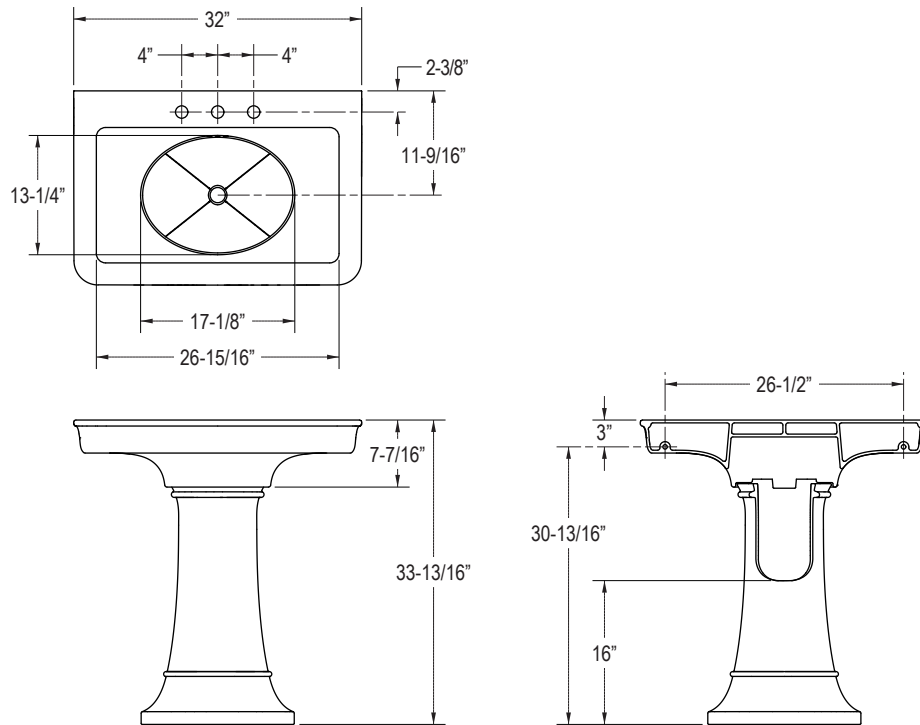

P72037, P72038,
P72039

FEATURES

- Vitreous China for a Remarkably Clean, Sanitary Product that Maintains its Polished Shine
- 32" Width Provides a Generous Working Surface Around the Basin
- Coordinates with Tuxedo™ Fixture and Faucet Collection

PRODUCT INFORMATION		
Fixture*:	Basin Area	Water Depth
Lavatory	17-1/8" x 13-1/4"	4-1/4"
Outlet	1-11/16"	
Faucet and Spout Holes	1-3/8" Dia.	
* Approximate measurements for comparison only.		

SPECIFIED MODEL					
Model	Description	Finishes			
P72037-00	Tuxedo™ Pedestal Lavatory, Combo	<input type="checkbox"/> 0 Stucco White	<input type="checkbox"/> 96 Linen		
P72038-00	Tuxedo™ Pedestal Lavatory, Basin	<input type="checkbox"/> 0 Stucco White	<input type="checkbox"/> 96 Linen		
P72039-00	Tuxedo Pedestal Lavatory, Pedestal	<input type="checkbox"/> 0 Stucco White	<input type="checkbox"/> 96 Linen		
Recommended Accessories:					
P21641-00	P-Trap Assembly	<input type="checkbox"/> CP Polished Chrome	<input type="checkbox"/> AD Nickel Silver	<input type="checkbox"/> AG Brushed Nickel	<input type="checkbox"/> BZ Antique Bronze
P21642-00	Traditional Basin Supply Valves	<input type="checkbox"/> CP Polished Chrome	<input type="checkbox"/> AD Nickel Silver	<input type="checkbox"/> AG Brushed Nickel	<input type="checkbox"/> BZ Antique Bronze