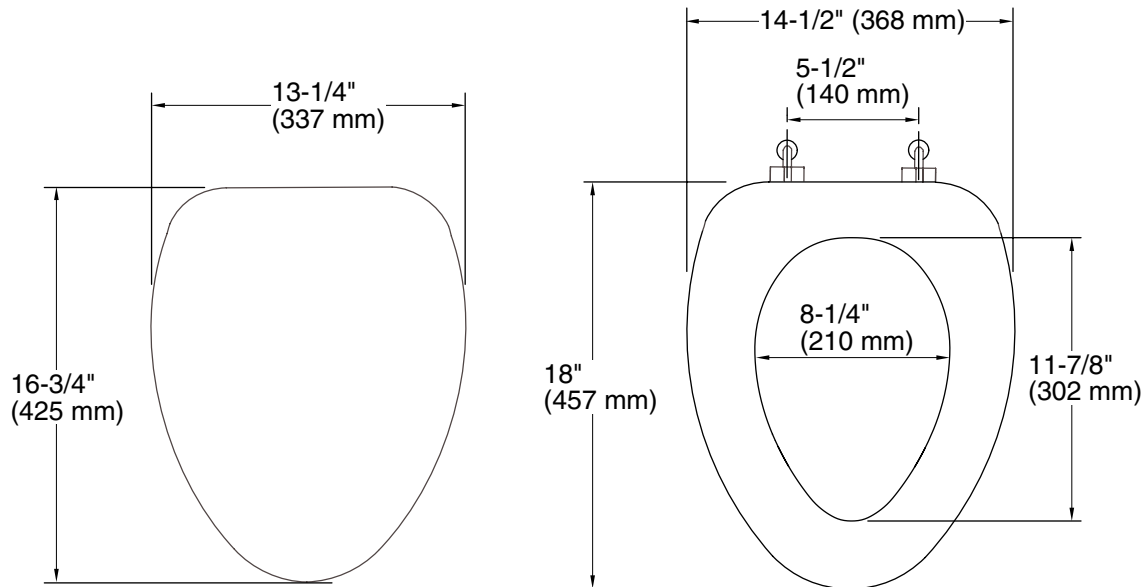

FEATURES

- Brass hinge construction provides durability and reliability
- High density molded wood construction
- Standard elongated form
- Complements the For Country collection

P70121

P70131

SPECIFIED MODEL