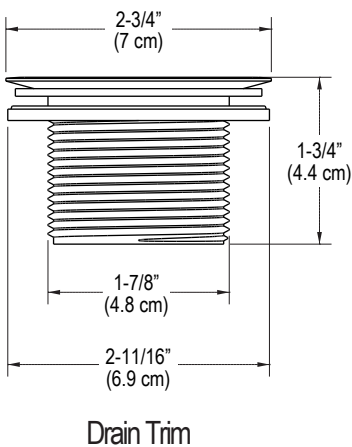

FEATURES

- For Use with P21583 or P21586 Flip Drain Assembly
- Solid Brass Construction for Durability and Reliability
- Complements Kallista Faucets and Fixtures

CODES/STANDARDS APPLICABLE

1. Specified model meets or exceeds the following:
2. IAPMO/cUPC

P21585

SPECIFIED MODEL							
Model	Description	Finishes					
P21585-00	Perfect Modern Trim Kit for Flip Drain	☐ CP Polished Chrome	☐ AD Nickel Silver	☐ AG Brushed Nickel	☐ GN Gunmetal	☐ LB Bronze	☐ W7 Black Nickel

We reserve the right to make revisions without notice in the design of products or in packaging unless this right has specifically been waived at the time the order is accepted.