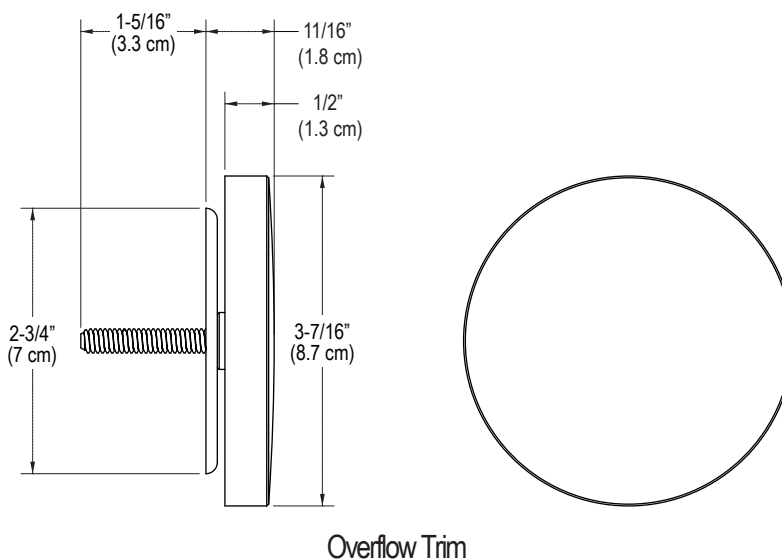

FEATURES

- For Use with P21583 or P21586 Flip Drain Assembly
- Solid Brass Construction for Durability and Reliability
- Complements Kallista Faucets and Fixtures

CODES/STANDARDS APPLICABLE

1. Specified model meets or exceeds the following:
2. IAPMO/cUPC

P21585

SPECIFIED MODEL							
Model	Description	Finishes					
P21585-00	Perfect Modern Trim Kit for Flip Drain	☐ CP Polished Chrome	☐ AD Nickel Silver	☐ AG Brushed Nickel	☐ GN Gunmetal	☐ LB Bronze	☐ W7 Black Nickel

We reserve the right to make revisions without notice in the design of products or in packaging unless this right has specifically been waived at the time the order is accepted.