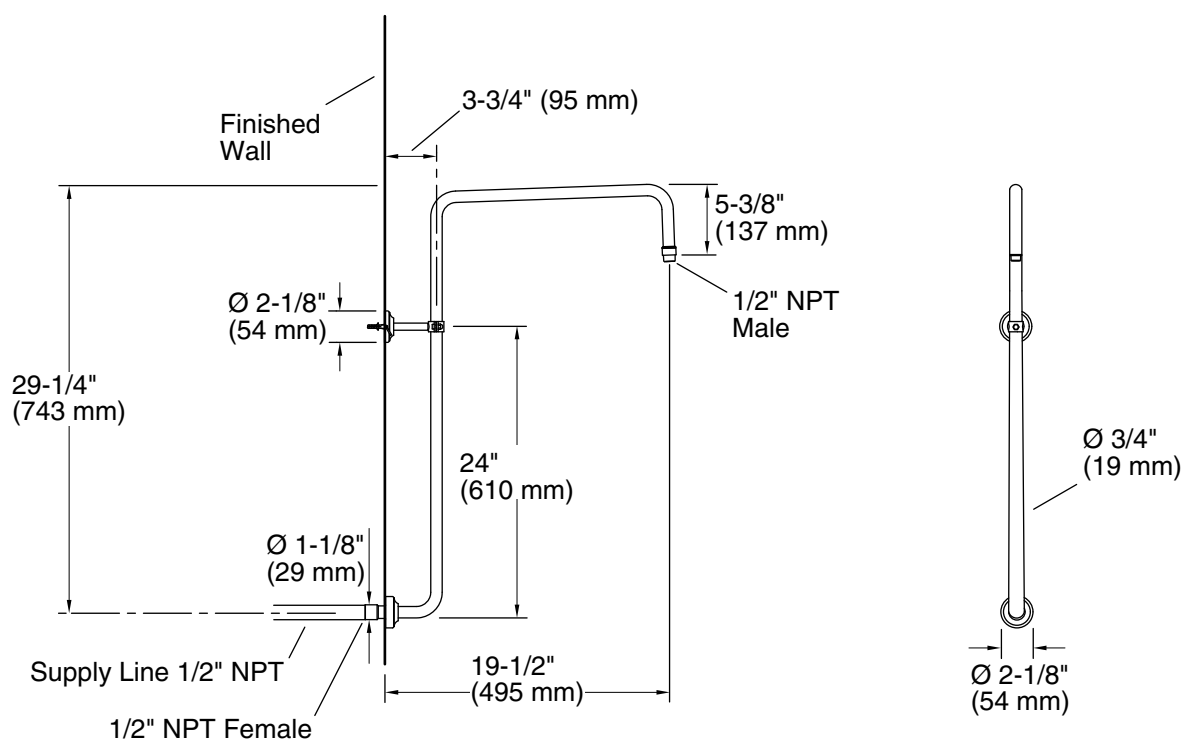

FEATURES

P21441

- Solid brass construction for durability and reliability
- 1/2" -14 NPT Connection
- Complements the For Town and For Country Collections

SPECIFIED MODEL				
Model	Description	Finishes		
P21441-00	Michael S. Smith Shower Arm	<input type="checkbox"/> CP Polished Chrome	<input type="checkbox"/> AD Nickel Silver	<input type="checkbox"/> AG Brushed Nickel
Optional Accessories				
P21540-00	Raindome	<input type="checkbox"/> CP Polished Chrome	<input type="checkbox"/> AD Nickel Silver	<input type="checkbox"/> AG Brushed Nickel