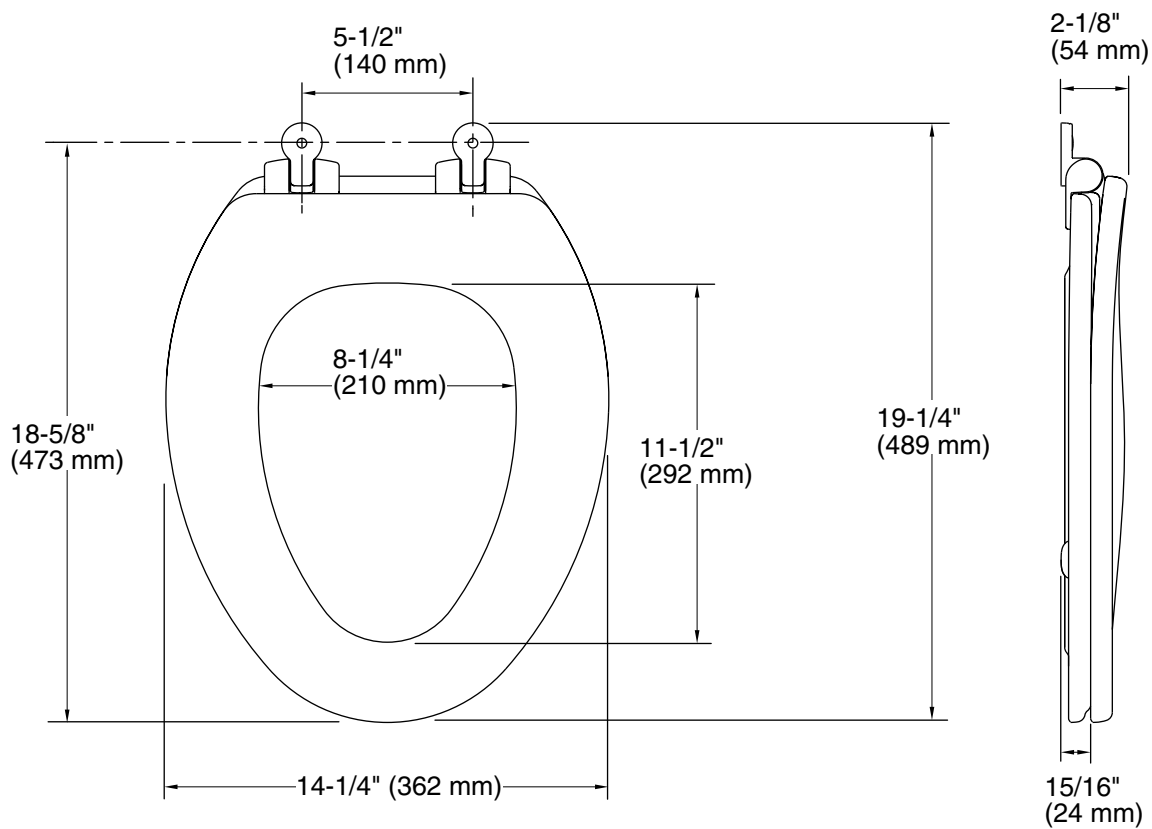

FEATURES

- High density molded wood construction
- Slow-close hinge technology
- Brass hinge construction provides durability and reliability
- Ergonomically contoured for maximum comfort
- Standard elongated form
- Foundational design coordinates with multiple Kallista fixtures and faucets

SPECIFIED MODEL			
Model	Description	Finishes	
P70303-CP, AD, AG, BL, or BV	Classic Toilet Seat with Finished Brass, Slow-Close Hinges	<input type="checkbox"/> 0 Stucco White	<input type="checkbox"/> 96 Linen