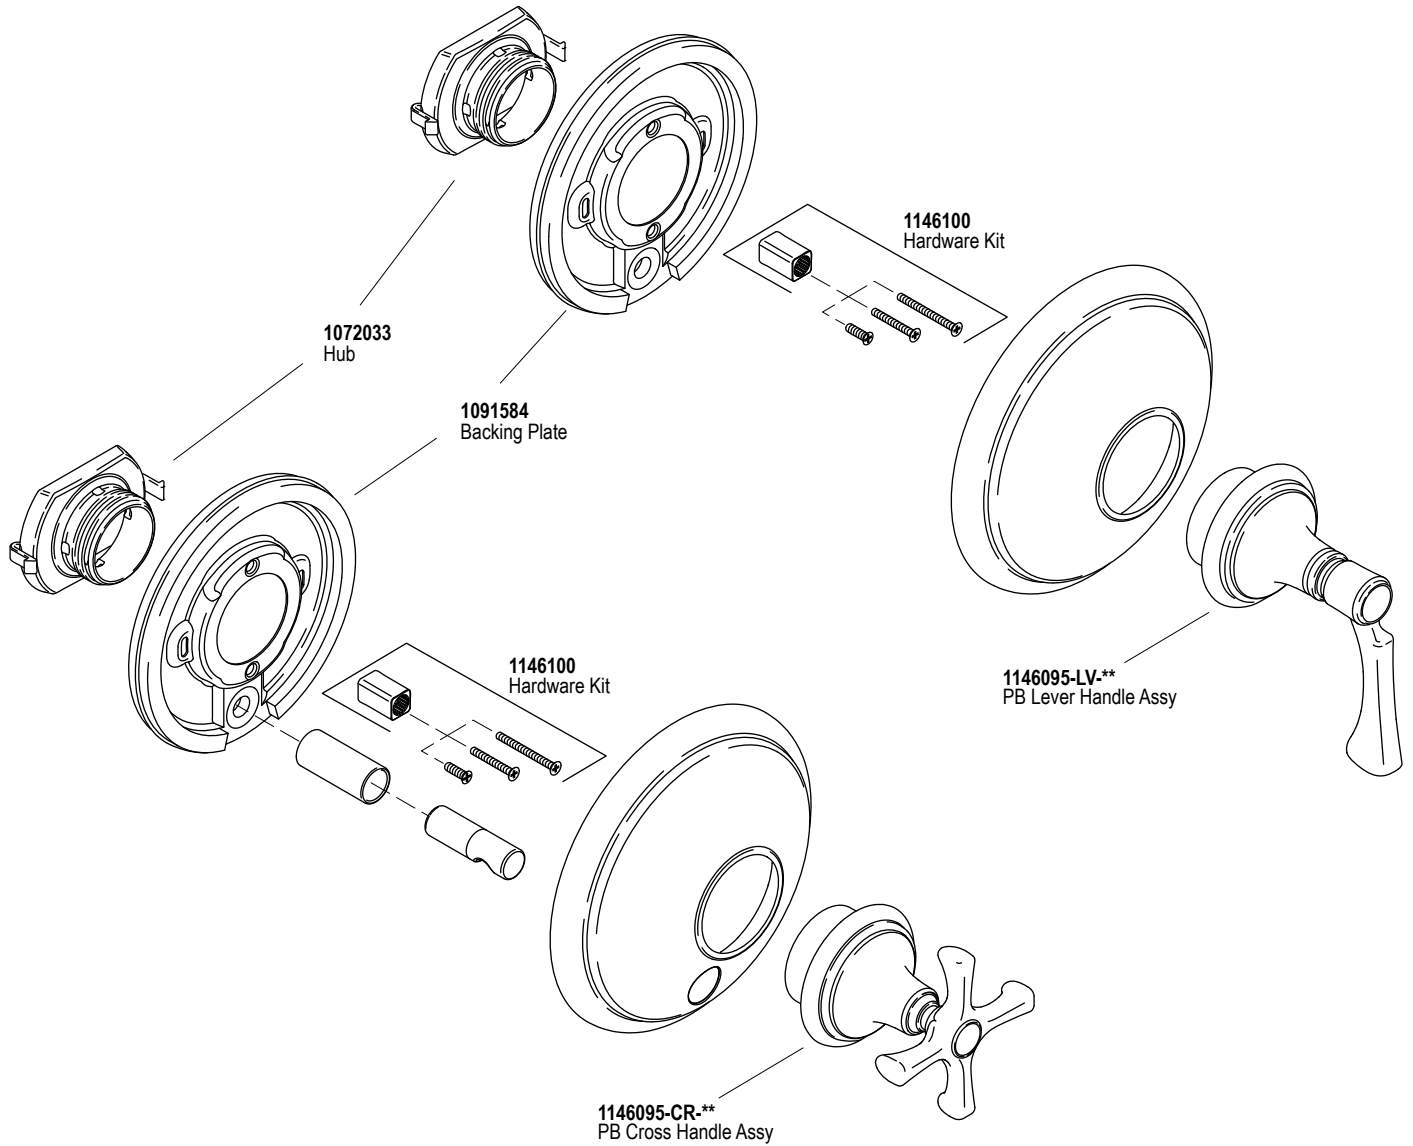

KALLISTA®

Bellis™ Pressure Balance Valve Trim With and Without Diverter

Service Parts

P24615

P24616

We reserve the right to make revisions without notice in the design of products or in packaging unless this right has specifically been waived at the time the order is accepted.