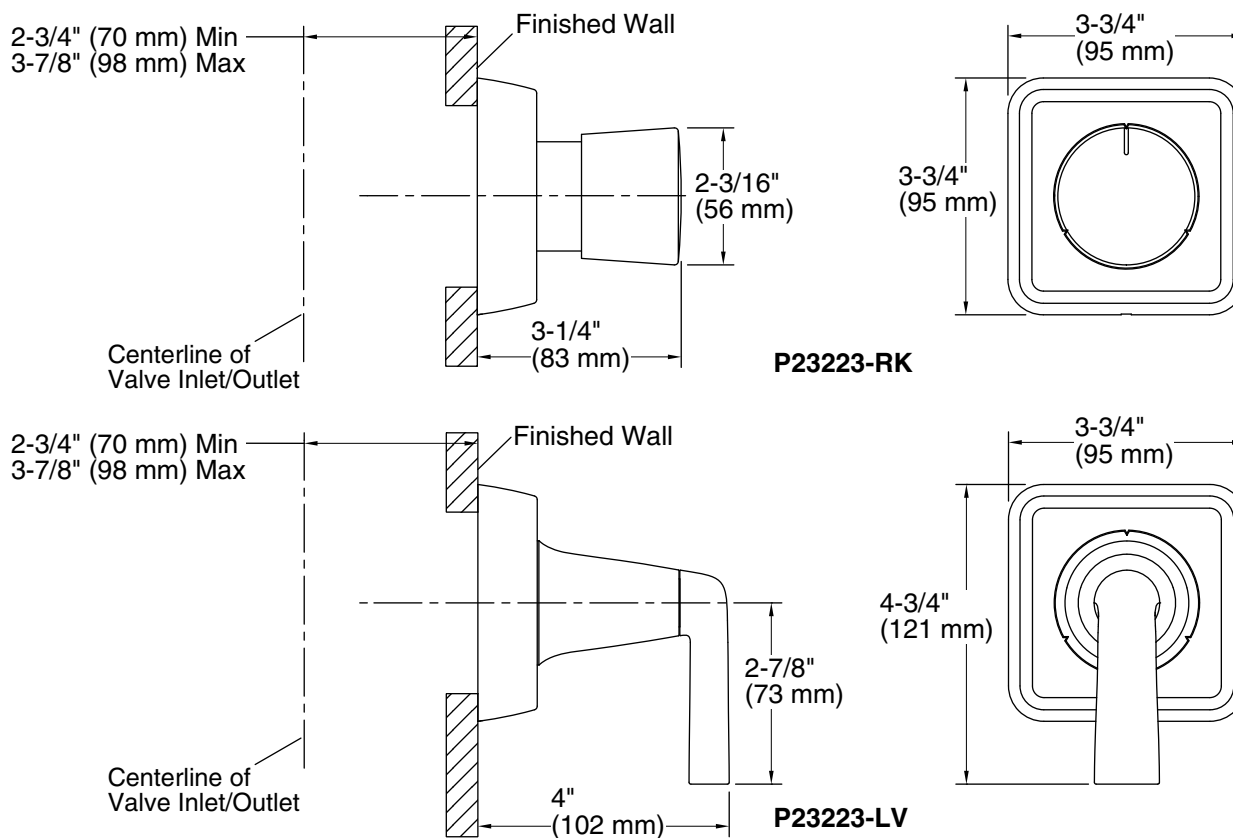

FEATURES

- Solid brass construction for durability and reliability
- Allows bather to direct water flow
- Complements the Counterpoint collection

CODES/STANDARDS APPLICABLE

Specified model meets or exceeds the following:

- ADA (Lever Only)
- ASME A112.18.1/CSA B125.1
- ICC/ANSI A117.1

P23283

ADA

SPECIFIED MODEL				
Model	Description	Finishes		
P23283-LV	Counterpoint 3-Way Transfer Valve Trim, Lever Handle	<input type="checkbox"/> CP Polished Chrome	<input type="checkbox"/> AD Nickel Silver	<input type="checkbox"/> AG BrushedNickel
P23283-RK	Counterpoint 3-Way Transfer Valve Trim, Knob Handle	<input type="checkbox"/> CP Polished Chrome	<input type="checkbox"/> AD Nickel Silver	<input type="checkbox"/> AG BrushedNickel
Required Rough-in				
P29513-00	3-Way Transfer Valve	<input type="checkbox"/> NA		
P29514-00	3-Way Transfer Valve, Eco	<input type="checkbox"/> NA		