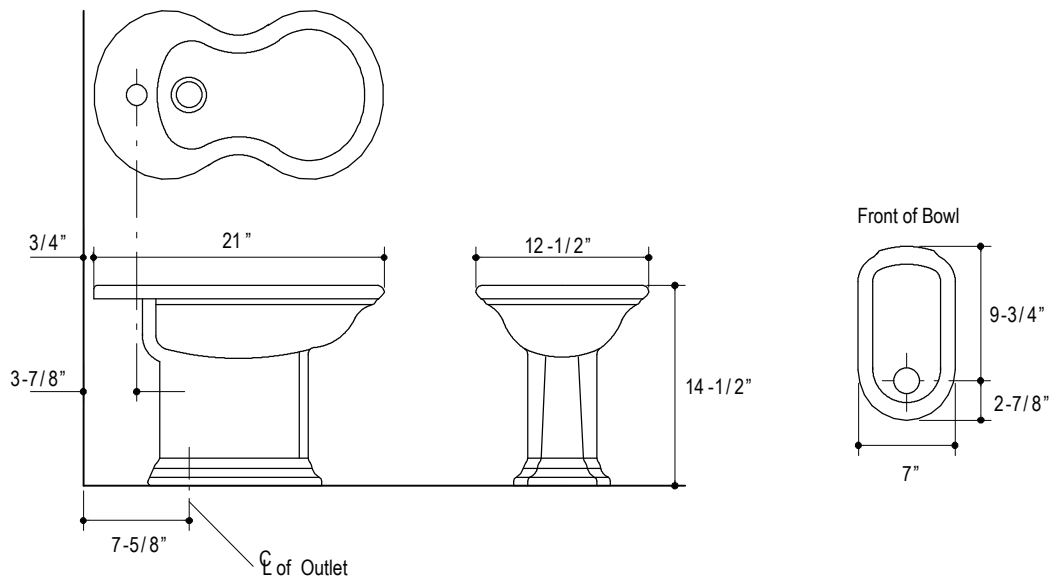

CODES/STANDARDS APPLICABLE

Specified Model Meets or Exceeds the Following:

- ASME A112.19.2 / CSA B45.1

P71000

PRODUCT INFORMATION	
Configuration	Faucet Deck
Outlet	1-13/16"
Faucet Hole	1-3/8"

ROUGHING-IN NOTES
All Dimensions are Nominal.

SPECIFIED MODEL					
Model	Description	Finishes			
P71000-00	Stafford Bidet	<input type="checkbox"/> 0 Stucco White	<input type="checkbox"/> 96 Linen		
Optional Accessory					
P22105-00	Hamstead Bidet Set, Cross Handles	<input type="checkbox"/> CP Polished Chrome	<input type="checkbox"/> AD Nickel Silver	<input type="checkbox"/> AG Brushed Nickel	<input type="checkbox"/> BZ Antique Bronze