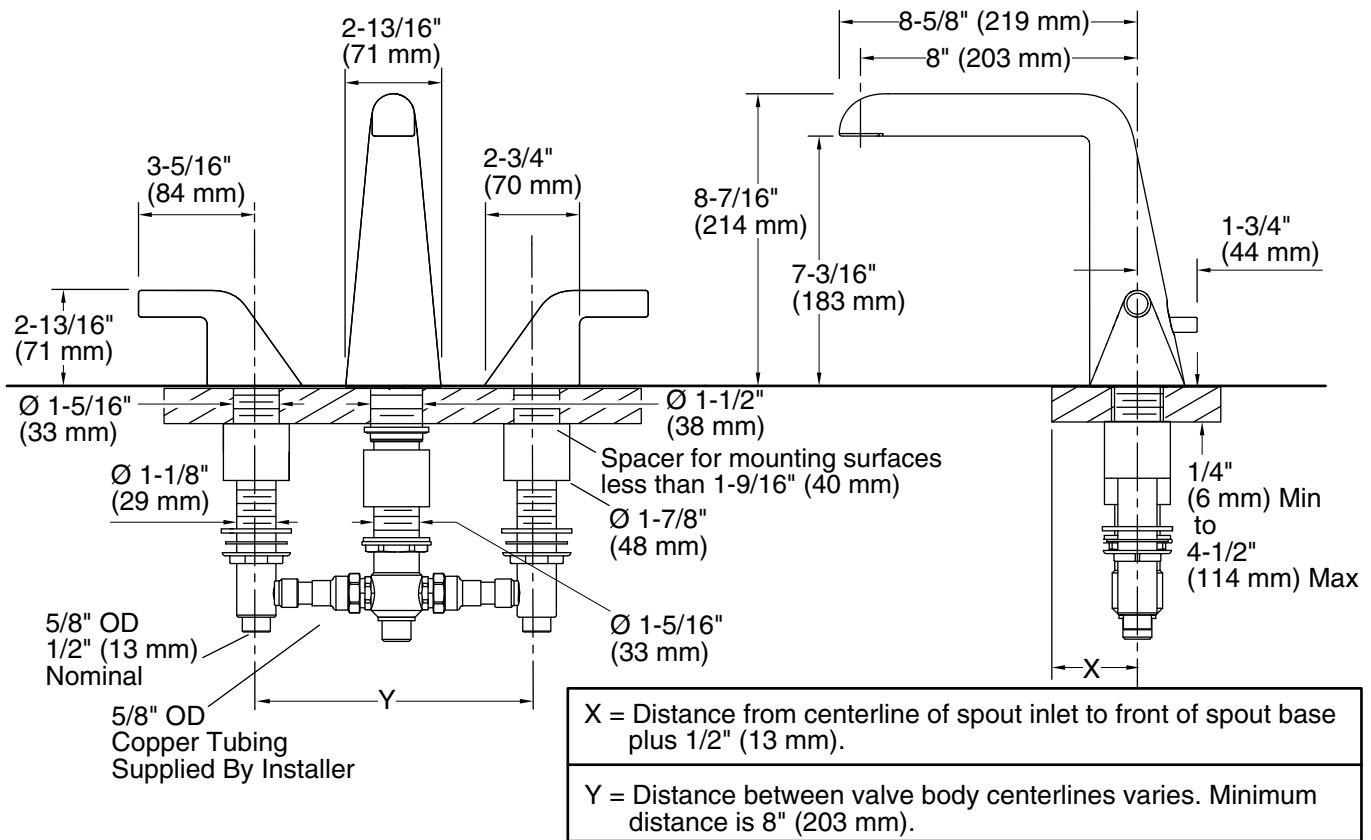

## FEATURES

- Solid brass construction for durability and reliability
- Quarter-turn washerless ceramic disc valves
- Complements the Taper collection

## SPECIFIED MODEL

Model	Description	Finishes		
P24803-LV	Taper Deck-Mount Bath Set with Diverter	<input type="checkbox"/> CP Polished Chrome	<input type="checkbox"/> AD Nickel Silver	<input type="checkbox"/> AG Brushed Nickel
Required Rough-In				
P19304-00	Deck-Mount Bath Valve with Diverter	<input type="checkbox"/> NA		
Required Accessories				
P24843-00	One™ Wand Dual-Function Handshower	<input type="checkbox"/> CP Polished Chrome	<input type="checkbox"/> AD Nickel Silver	<input type="checkbox"/> AG Brushed Nickel
P24854-00	Contemporary Deck-Mount Handshower Trim, Vertical	<input type="checkbox"/> CP Polished Chrome	<input type="checkbox"/> AD Nickel Silver	<input type="checkbox"/> AG Brushed Nickel