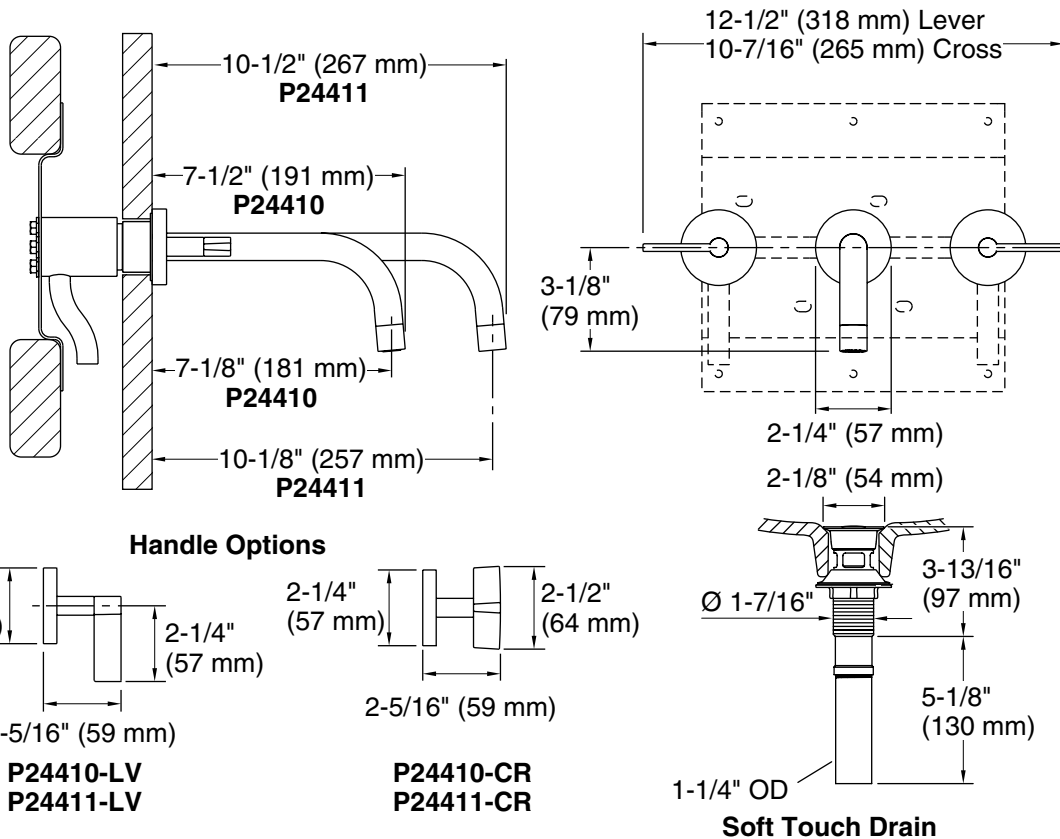

KALLISTA®

One™ Wall Mount Basin Set

FEATURES

- Solid brass construction for durability and reliability
- Equipped with quick connect fittings for easy installation
- 1.2 gal/min (4.5 l/min) flow rate
- Includes Soft Touch drain
- Quarter-turn washerless ceramic disc valves
- Complements the One collection

CODES/STANDARDS APPLICABLE

- Specified model meets or exceeds the following:
- ASME A112.18.1/CSA B125.1
 - IAPMO/cUPC
 - NSF 61
 - ADA
 - EPA WaterSense®

P24410,
P24411

SPECIFIED MODEL				
Model	Description	Finishes		
P24410-LV	One Wall Mount Basin Set, Lever Handle	<input type="checkbox"/> CP Polished Chrome	<input type="checkbox"/> AD Nickel Silver	<input type="checkbox"/> AG Brushed Nickel
		<input type="checkbox"/> GN Gunmetal	<input type="checkbox"/> ULB Unlacquered Brass	<input type="checkbox"/> BL Matte Black
P24410-CR	One Wall Mount Basin Set, Cross Handle	<input type="checkbox"/> CP Polished Chrome	<input type="checkbox"/> AD Nickel Silver	<input type="checkbox"/> AG Brushed Nickel
		<input type="checkbox"/> GN Gunmetal	<input type="checkbox"/> ULB Unlacquered Brass	<input type="checkbox"/> BL Matte Black
P24411-LV	One Wall Mount Basin Set, Lever Handle	<input type="checkbox"/> CP Polished Chrome	<input type="checkbox"/> AD Nickel Silver	<input type="checkbox"/> AG Brushed Nickel
		<input type="checkbox"/> GN Gunmetal	<input type="checkbox"/> ULB Unlacquered Brass	<input type="checkbox"/> BL Matte Black
P24411-CR	One Wall Mount Basin Set, Cross Handle	<input type="checkbox"/> CP Polished Chrome	<input type="checkbox"/> AD Nickel Silver	<input type="checkbox"/> AG Brushed Nickel
		<input type="checkbox"/> GN Gunmetal	<input type="checkbox"/> ULB Unlacquered Brass	<input type="checkbox"/> BL Matte Black
Required Rough-in				
P29304-00	Rough-in	<input type="checkbox"/> NA		