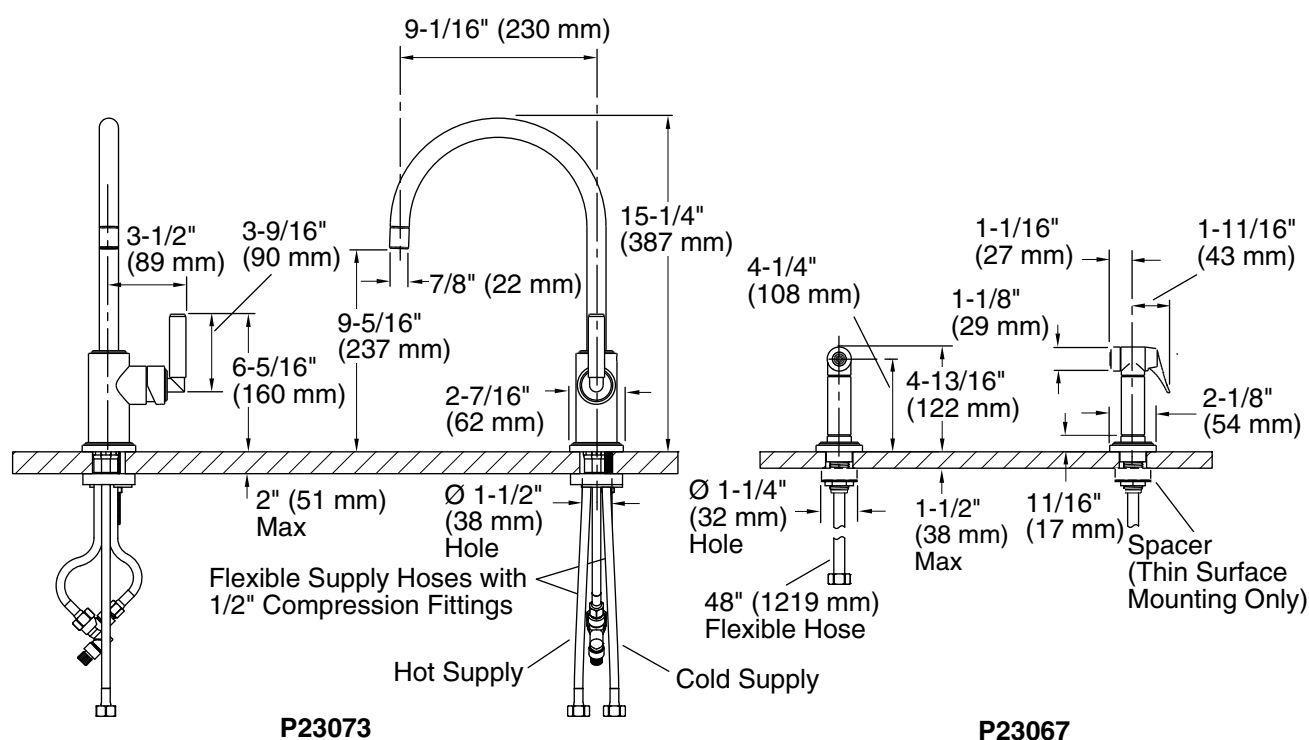

FEATURES

- Solid brass construction for durability and reliability
- Single-control for easy operation
- Single-hole mounting
- Spout rotates 360 degrees with 9-5/16" (237 mm) clearance below the spout
- 1.8 gal/min (6.8 l/min) maximum flow rate
- Complements the Vir Stil Minimal collection

P23067, P23073

SPECIFIED MODEL				
Model	Description	Finishes		
P23067-00	Vir Stil Minimal Sidespray	<input type="checkbox"/> CP Polished Chrome	<input type="checkbox"/> AD Nickel Silver	<input type="checkbox"/> AG Brushed Nickel
P23073-00	Vir Stil Minimal Kitchen Faucet	<input type="checkbox"/> CP Polished Chrome	<input type="checkbox"/> AD Nickel Silver	<input type="checkbox"/> AG Brushed Nickel
Recommended Accessory				
P23068-00	Vir Stil Minimal Soap Dispenser	<input type="checkbox"/> CP Polished Chrome	<input type="checkbox"/> AD Nickel Silver	<input type="checkbox"/> AG Brushed Nickel