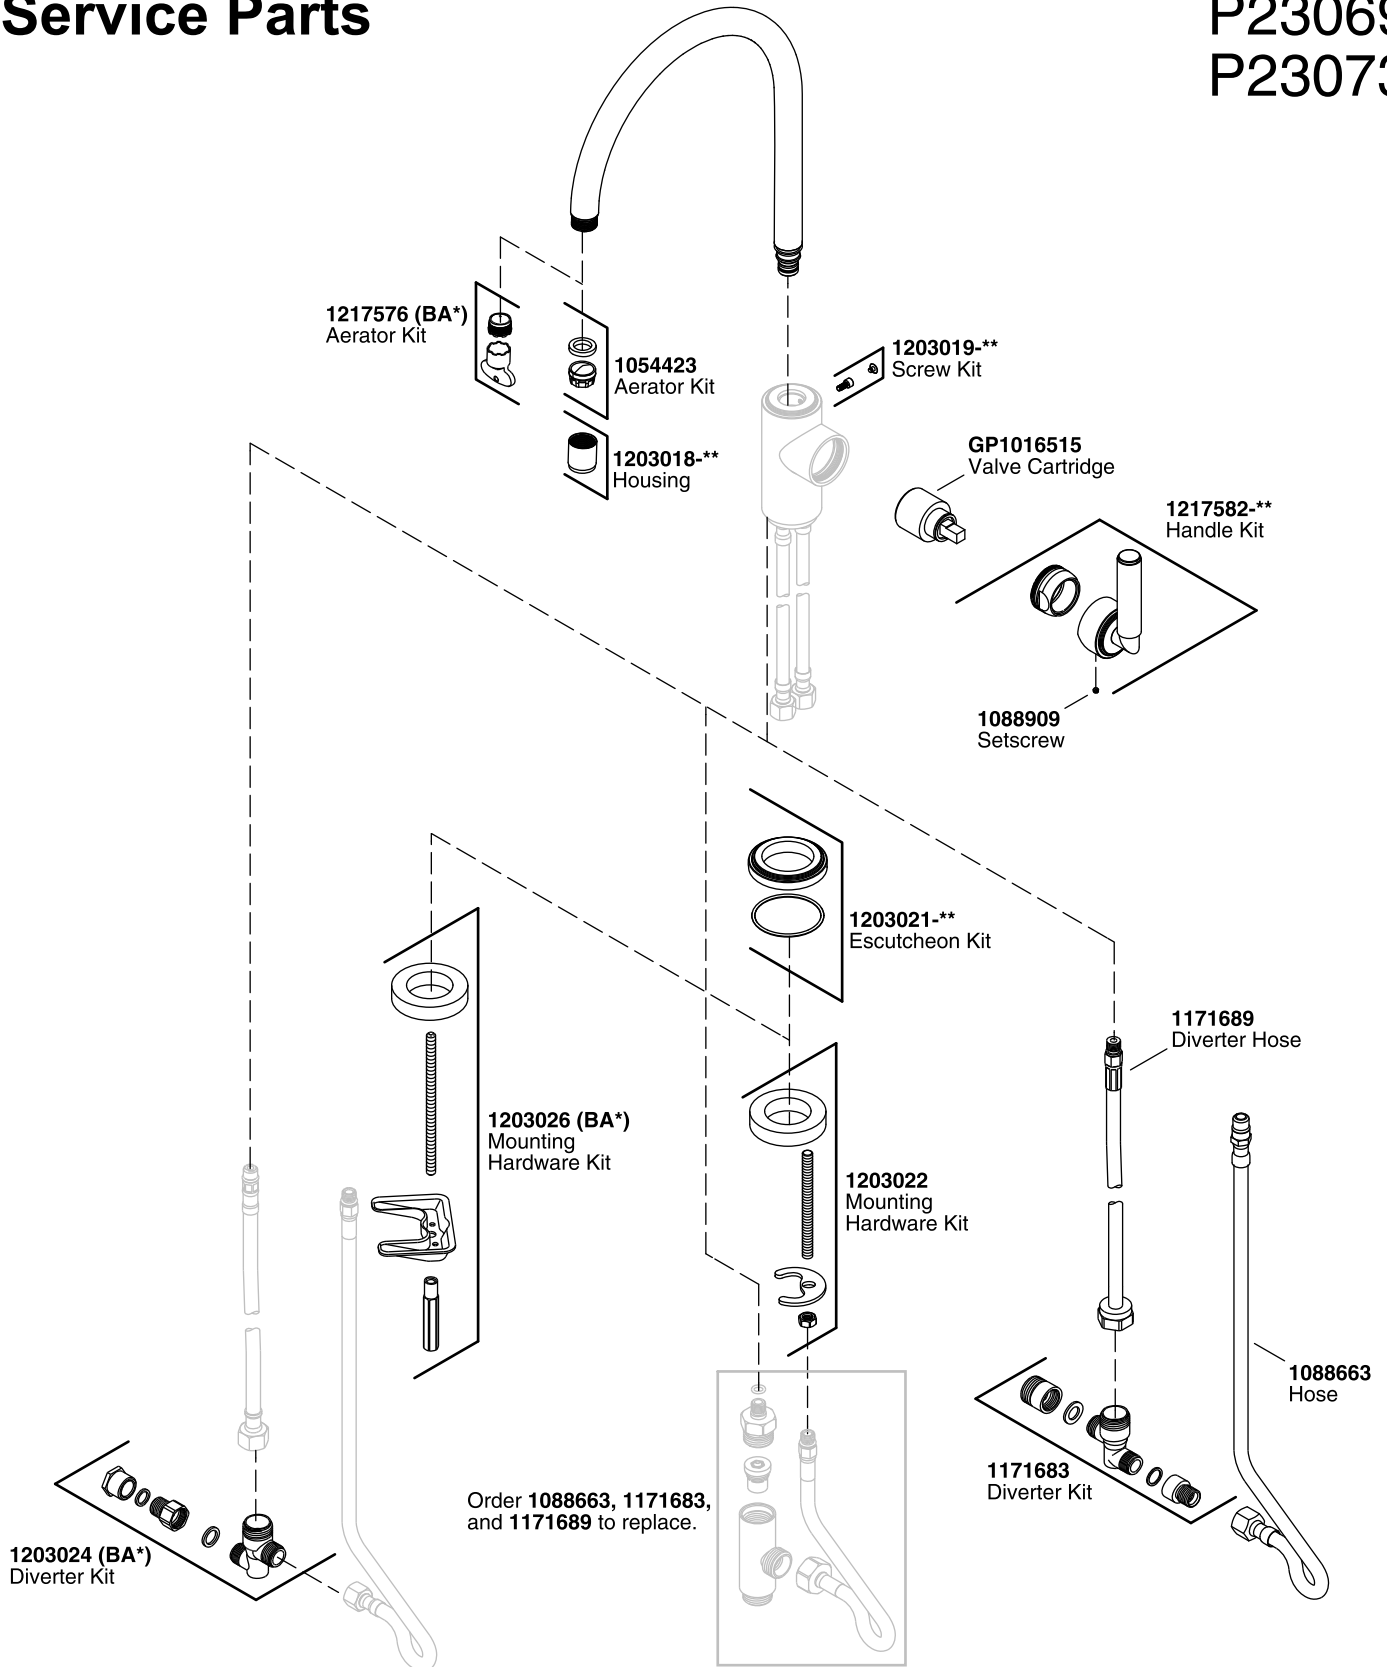

KALLISTA®

Vir Stil® Minimal Single Control Kitchen Faucet

Service Parts

P23069
P23073

*Revision code – See SKU label on supply hoses. Example: P23064-00-** BA
**Finish/color code must be specified when ordering