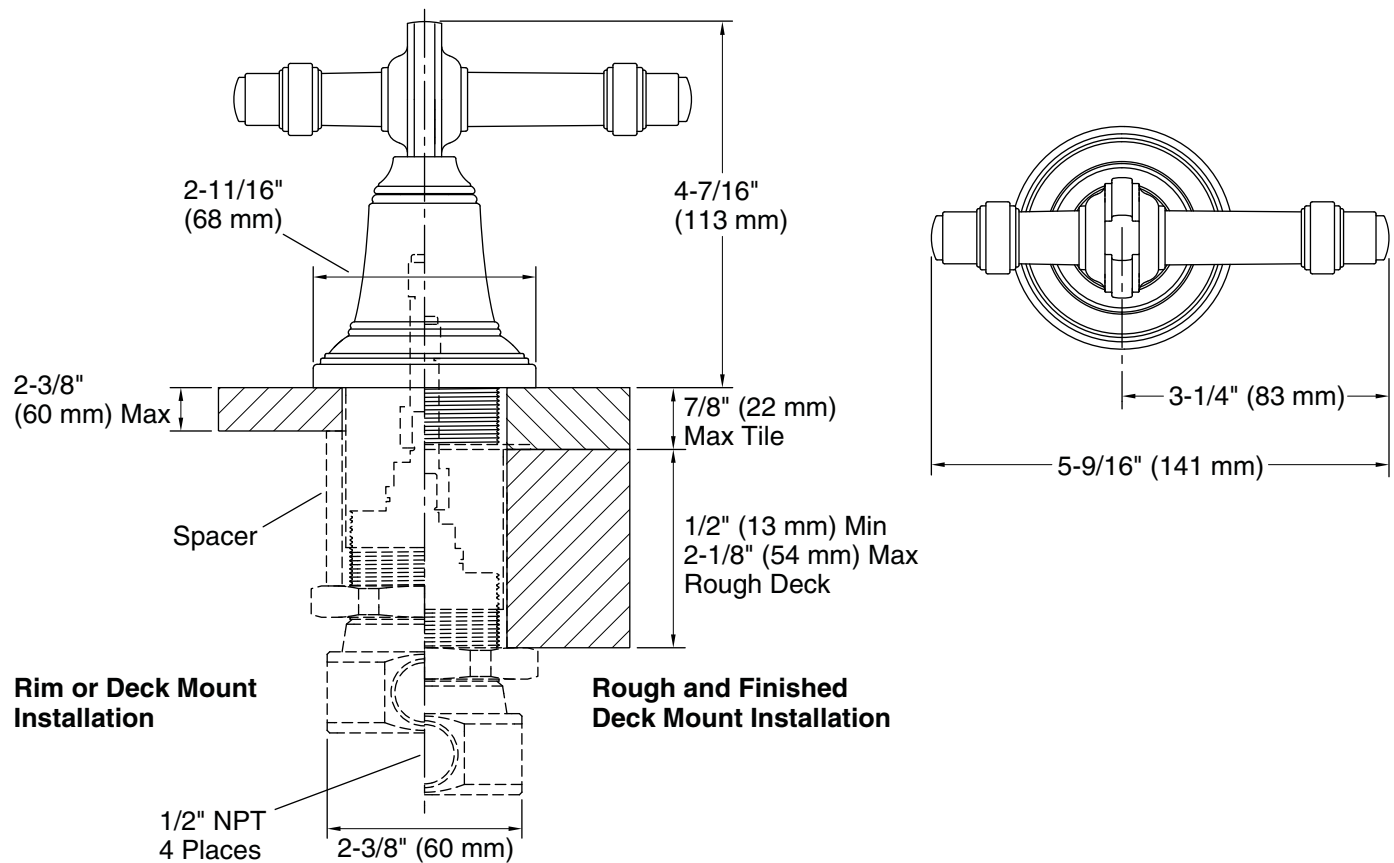

#### FEATURES

- Solid brass construction for durability and reliability
- Allows bather to divert the water from the tub to a handshower
- Complements the Inigo collection

SPECIFIED MODEL					
Model	Description	Finishes			
P23120-LV	Inigo Deck Diverter Valve Trim, Lever Handle	<input type="checkbox"/> CP Polished Chrome	<input type="checkbox"/> AD Nickel Silver	<input type="checkbox"/> AG Brushed Nickel	<input type="checkbox"/> W6 Weathered Bronze
Required Rough-in					
P29515-00	Deck Diverter Valve	<input type="checkbox"/> NA			