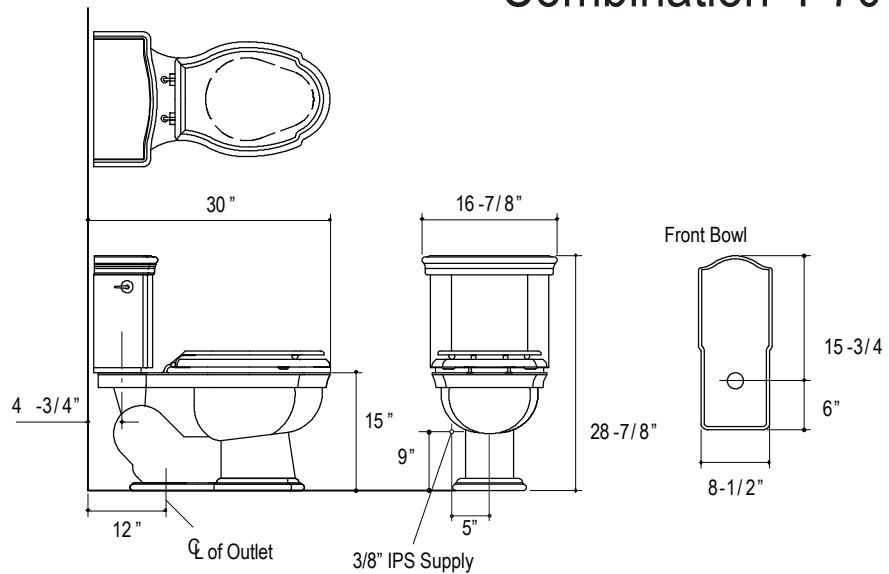

### FEATURES

- High-Performance Toilet / Luxury Flush
- 1.6 Gallon
- 2 1/8" Fully Glazed Trapway
- Complete Quiet Flush
- Open Rim System with Dual Rim Jets

P70151, P70052  
Combination P70150

PRODUCT INFORMATION	
Gallons Per Flush	1.6 Gallons
Passageway	2-1/8"
Seat Post Hole Centers	5-1/2"
Waterspot	3-5/8" x 6-1/2"

SPECIFIED MODEL			
Model	Description	Finishes	
P70151-00	Hampstead Elongated Bowl	<input type="checkbox"/> 0 Stucco White	<input type="checkbox"/> 96 Linen
P70052-00	Hampstead Tank	<input type="checkbox"/> 0 Stucco White	<input type="checkbox"/> 96 Linen
Required Accessories (pick one)			
P70053-CP	Hampstead Colored Toilet Seat with Chrome Hinges, Elongated	<input type="checkbox"/> 0 Stucco White	<input type="checkbox"/> 96 Linen
P70053-PB	Hampstead Colored Toilet Seat with Polished Brass Hinges, Elongated	<input type="checkbox"/> 0 Stucco White	<input type="checkbox"/> 96 Linen
P70053-AD	Hampstead Colored Toilet Seat with Nickel Silver Hinges, Elongated	<input type="checkbox"/> 0 Stucco White	<input type="checkbox"/> 96 Linen
P70053-AG	Hampstead Colored Toilet Seat with Brushed Nickel Hinges, Elongated	<input type="checkbox"/> 0 Stucco White	<input type="checkbox"/> 96 Linen
P70053-AL	Hampstead Colored Toilet Seat with Copper Hinges, Elongated	<input type="checkbox"/> 0 Stucco White	<input type="checkbox"/> 96 Linen
P70054-00	Hampstead Mahogany Seat, Elongated	<input type="checkbox"/> CP Polished Chrome	<input type="checkbox"/> AG Brushed Nickel <input type="checkbox"/> AL Copper