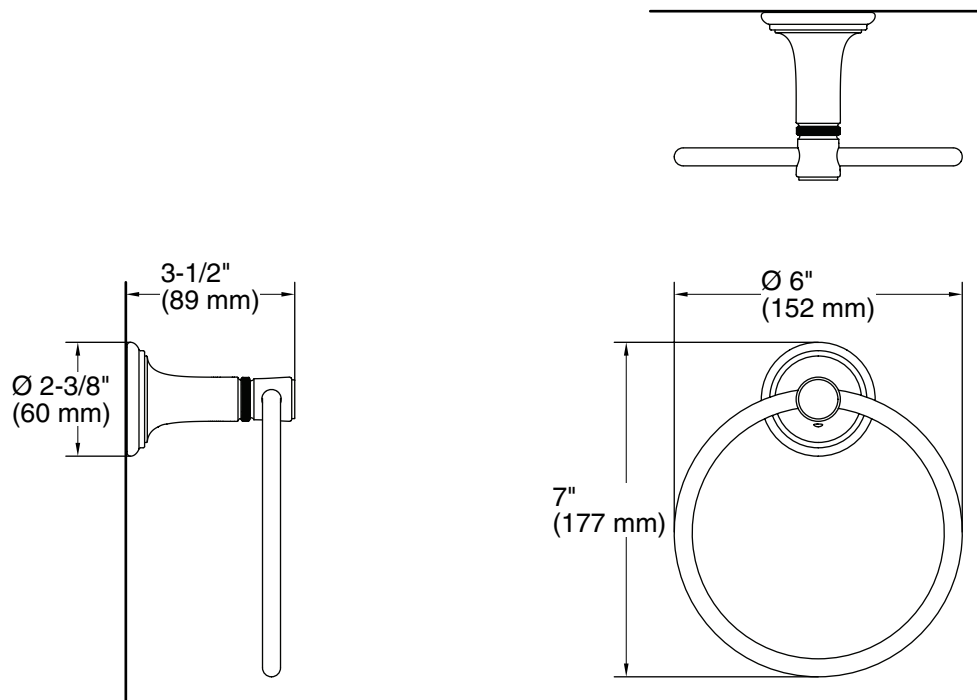

FEATURES

P34610

- Solid brass construction for durability and reliability
- Includes hex wrench for installation
- Complements the Bellis collection

SPECIFIED MODEL

Model	Description	Finishes			
P34610-00	Bellis Towel Ring	<input type="checkbox"/> CP Polished Chrome	<input type="checkbox"/> AD Nickel Silver	<input type="checkbox"/> AG Brushed Nickel	<input type="checkbox"/> ULB Unlacquered Brass