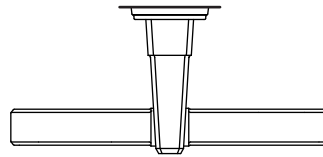

FEATURES

- *Features Strong, Timeless Geometry Complementing Modern and Historic Environments*
- *Solid Brass Construction for Durability and Reliability*
- *Complements the Jeton™ Collection*

SPECIFIED MODEL

Model	Description	Finishes				
P34510-00	Jeton™ Towel Ring	☐ CP Polished Chrome	☐ AD Nickel Silver	☐ AG Brushed Nickel	☐ W7 Black Nickel	☐ YG Matte Gold

We reserve the right to make revisions without notice in the design of products or in packaging unless this right has specifically been waived at the time the order is accepted.