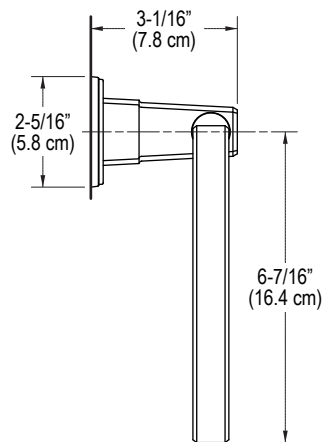

FEATURES

- *Features Strong, Timeless Geometry Complementing Modern and Historic Environments*
- *Solid Brass Construction for Durability and Reliability*
- *Complements the Jeton™ Collection*

SPECIFIED MODEL

Model	Description	Finishes				
P34510-00	Jeton™ Towel Ring	☐ CP Polished Chrome	☐ AD Nickel Silver	☐ AG Brushed Nickel	☐ W7 Black Nickel	☐ YG Matte Gold

We reserve the right to make revisions without notice in the design of products or in packaging unless this right has specifically been waived at the time the order is accepted.