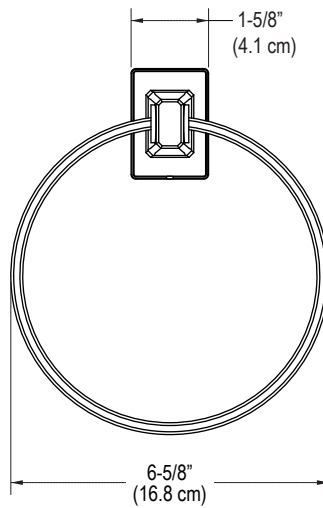

FEATURES

- *Features Strong, Timeless Geometry Complementing Modern and Historic Environments*
- *Solid Brass Construction for Durability and Reliability*
- *Complements the Jeton™ Collection*

SPECIFIED MODEL

Model	Description	Finishes				
P34510-00	Jeton™ Towel Ring	☐ CP Polished Chrome	☐ AD Nickel Silver	☐ AG Brushed Nickel	☐ W7 Black Nickel	☐ YG Matte Gold

We reserve the right to make revisions without notice in the design of products or in packaging unless this right has specifically been waived at the time the order is accepted.