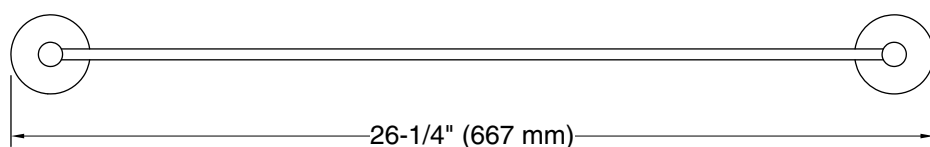

Installation

- Includes hex wrench for installation

Recommended Products/Accessories

P24491-WC Sink faucet, low spout, white Carrara handles
P34407-00 Disc Hook
P24482-00 Showerhead with Arm
P34408-00 Toilet Paper Holder

KALLISTA

One™ by KALLISTA
Towel Bar, 24"
P34401-00

Technical Information

All product dimensions are nominal.

Material: Brass