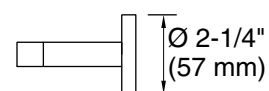

KALLISTA

One™ by KALLISTA
Towel Bar, 24"
P34401-00

Technical Information

All product dimensions are nominal.

Material: Brass