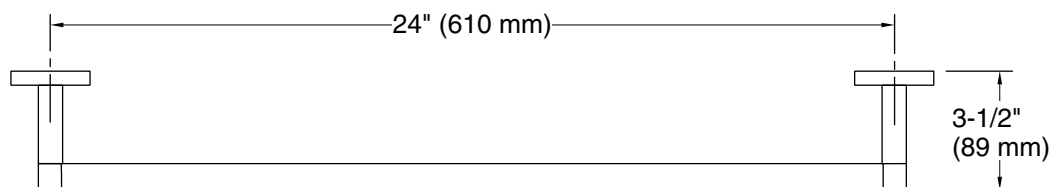

KALLISTA

One™ by KALLISTA
Towel Bar, 24"
P34401-00

Technical Information

All product dimensions are nominal.

Material: Brass