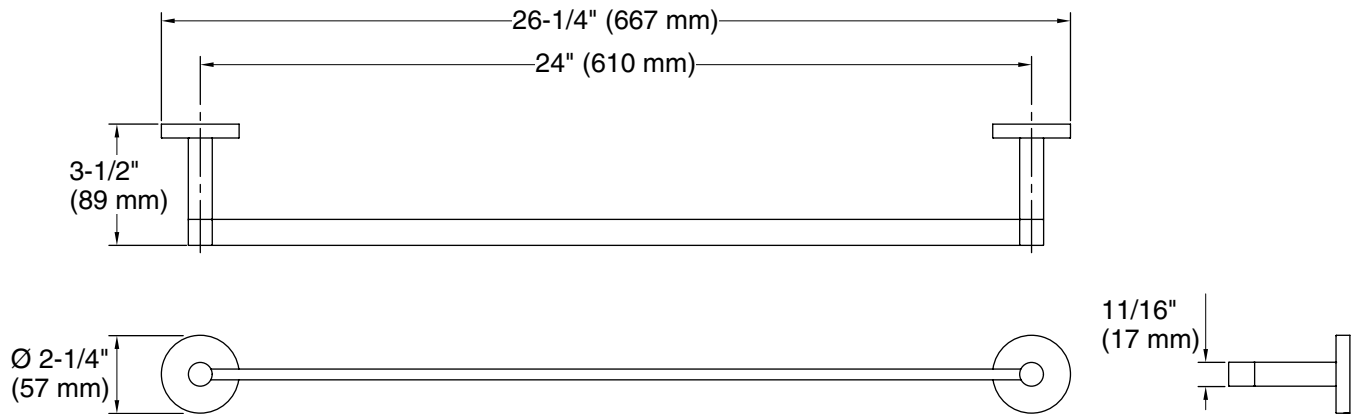

### FEATURES

P34401

- Solid brass construction for durability and reliability
- Complements the One collection

SPECIFIED MODEL					
Model	Description	Finishes			
P34401-00	One Towel Bar, 24"	<input type="checkbox"/> CP Polished Chrome	<input type="checkbox"/> AD Nickel Silver	<input type="checkbox"/> AG Brushed Nickel	<input type="checkbox"/> BL Matte Black
		<input type="checkbox"/> GN Gunmetal	<input type="checkbox"/> SN Polished Nickel	<input type="checkbox"/> ULB Unlacquered Brass	