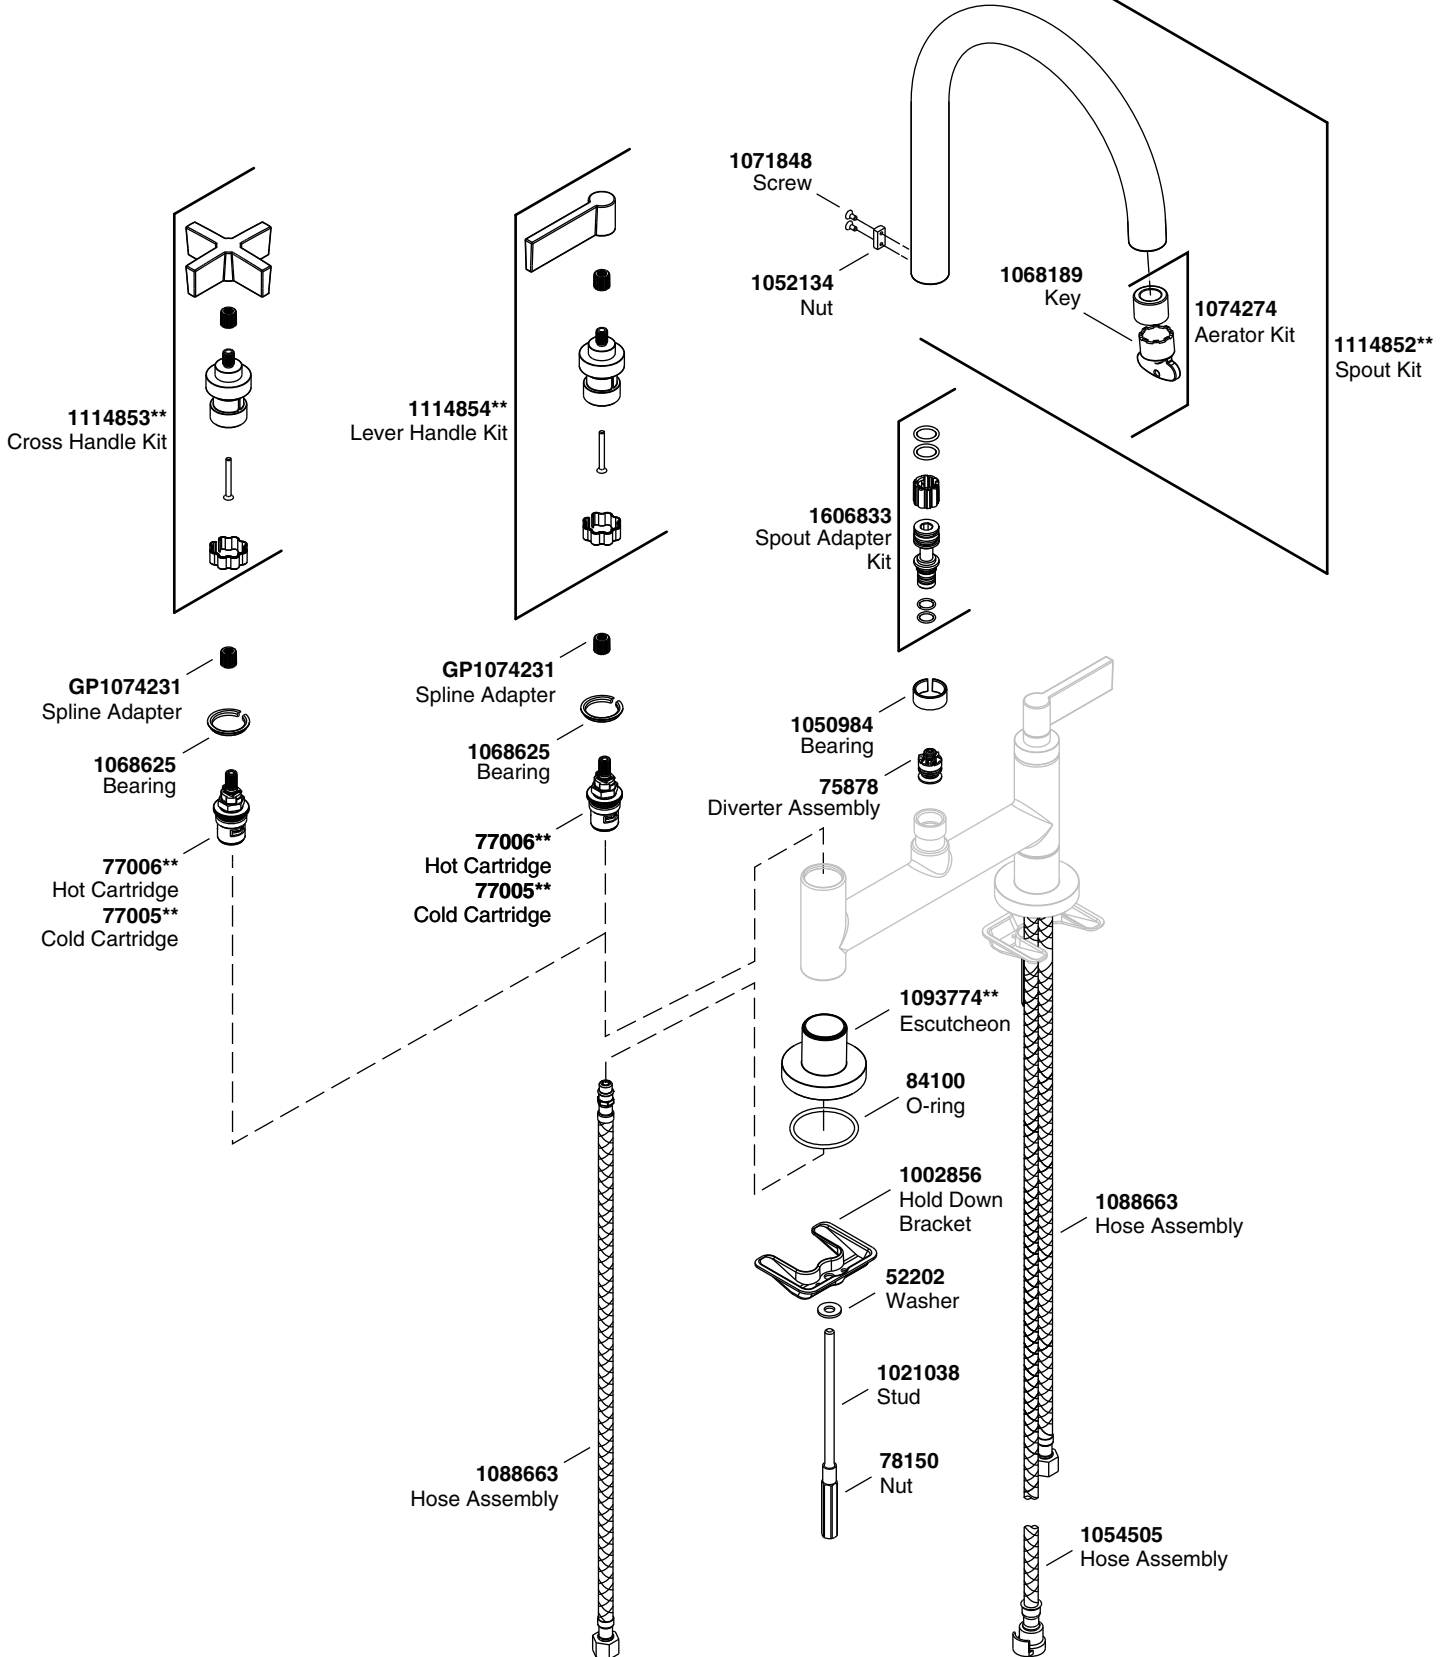

# One™ Deck-Mounted Bridge Kitchen Faucet

## Service Parts

P25202

\*\*Finish/color code must be specified when ordering.

We reserve the right to make revisions without notice in the design of products or in packaging unless this right has specifically been waived at the time the order is accepted.