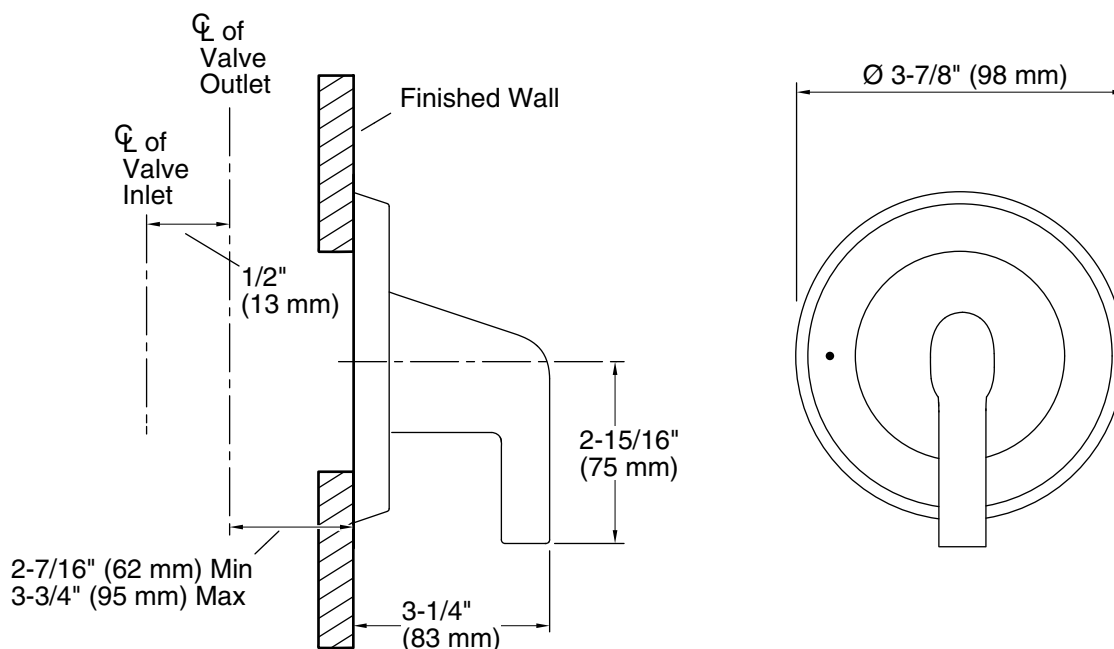

FEATURES

- Solid brass construction for durability and reliability
- Volume control valve allows the user to customize their shower experience
- Complements the Taper collection

CODES/STANDARDS APPLICABLE

Specified model meets or exceeds the following:

- ASME A112.18.1/CSA B125.1 (pending)
- ICC/ANSI A117.1 (pending)
- ADA (pending)

P24823

ADA

SPECIFIED MODEL			
Model	Description	Finishes	
P24823-LV	Taper Volume Control Valve Trim, Lever Handle	<input type="checkbox"/> CP Polished Chrome	<input type="checkbox"/> AD Nickel Silver <input type="checkbox"/> AG Brushed Nickel
Required Rough-in			
P29527-00	1/2" Volume Control	<input type="checkbox"/> NA	
P29528-00	3/4" Volume Control	<input type="checkbox"/> NA	