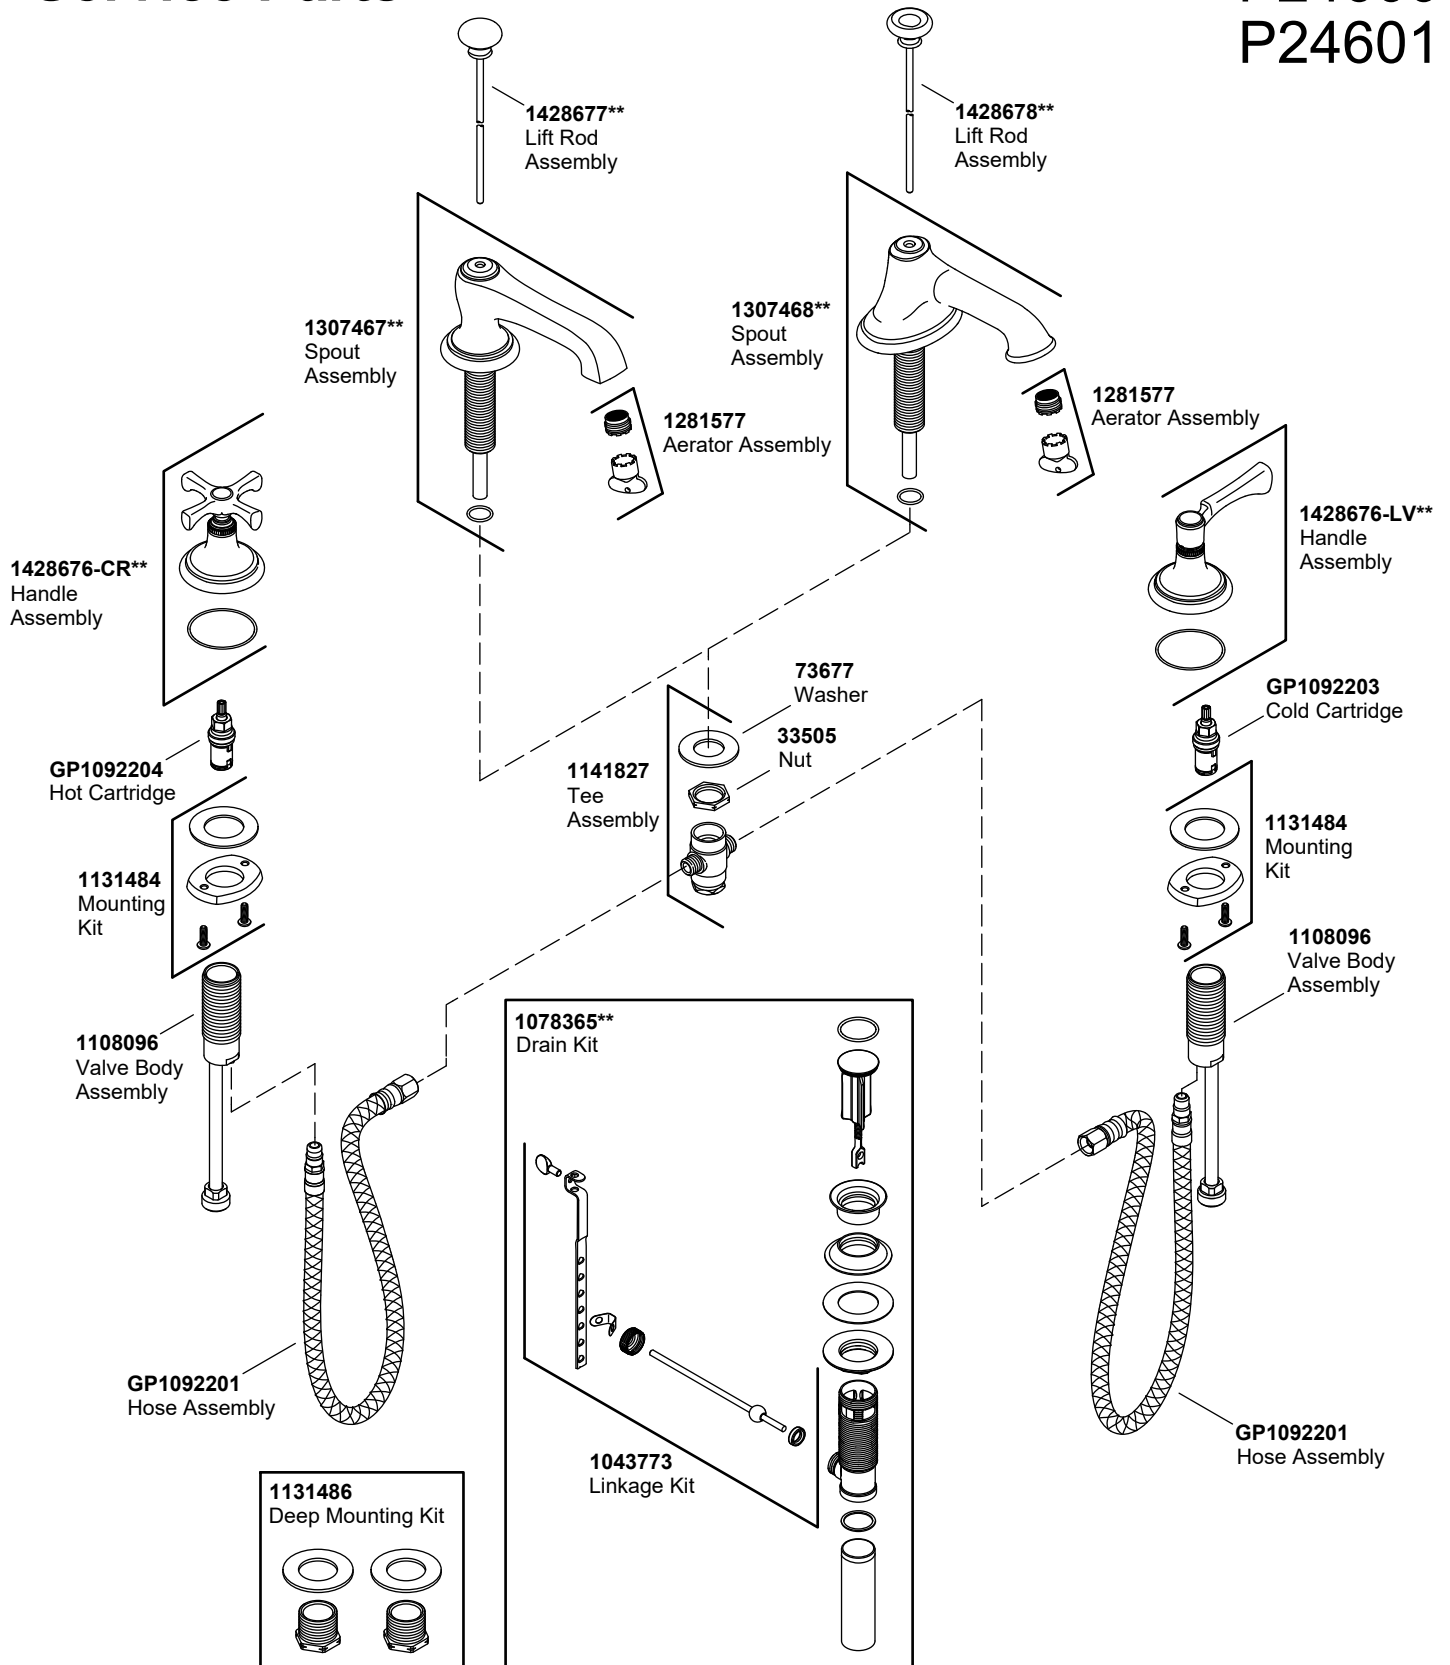

# Bellis® Basin Set with Traditional and Noble Spouts

## Service Parts

P24600  
P24601

\*\*Finish/color code must be specified when ordering.

We reserve the right to make revisions without notice in the design of products or in packaging unless this right has specifically been waived at the time the order is accepted.