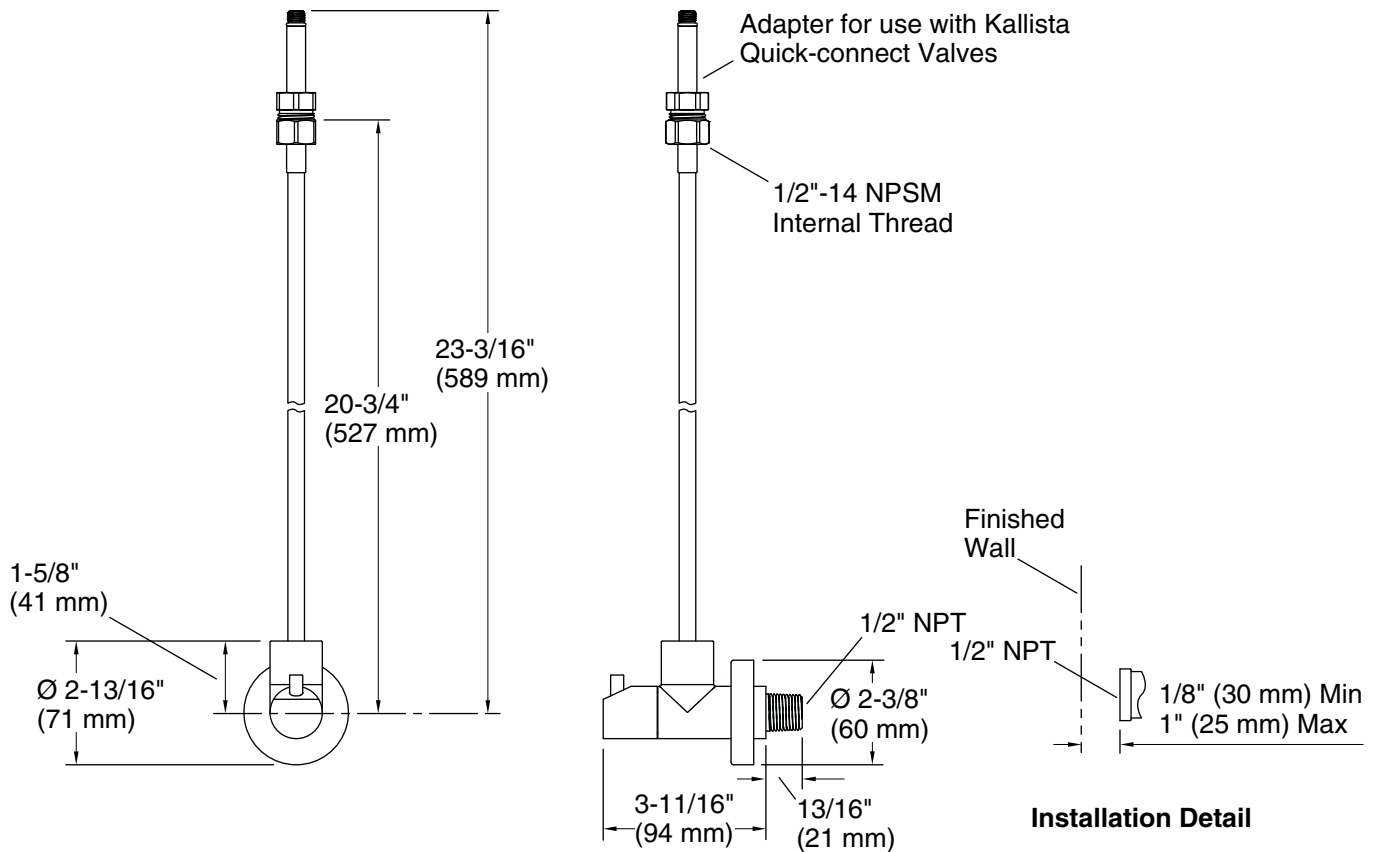

## Contemporary Basin Angle Supply with Stop

P21638

### FEATURES

- Solid brass construction for durability and reliability
- Vertical metal supply tube
- Adjustable escutcheon

SPECIFIED MODEL					
Model	Description	Finishes			
P21638-00	Contemporary Basin Angle Supply with Stop	<input type="checkbox"/> CP Polished Chrome	<input type="checkbox"/> AD Nickel Silver	<input type="checkbox"/> LB Bronze	<input type="checkbox"/> GN Gunmetal
		<input type="checkbox"/> AG Brushed Nickel	<input type="checkbox"/> BZ Antique Bronze	<input type="checkbox"/> ULB Unlacquered Brass	