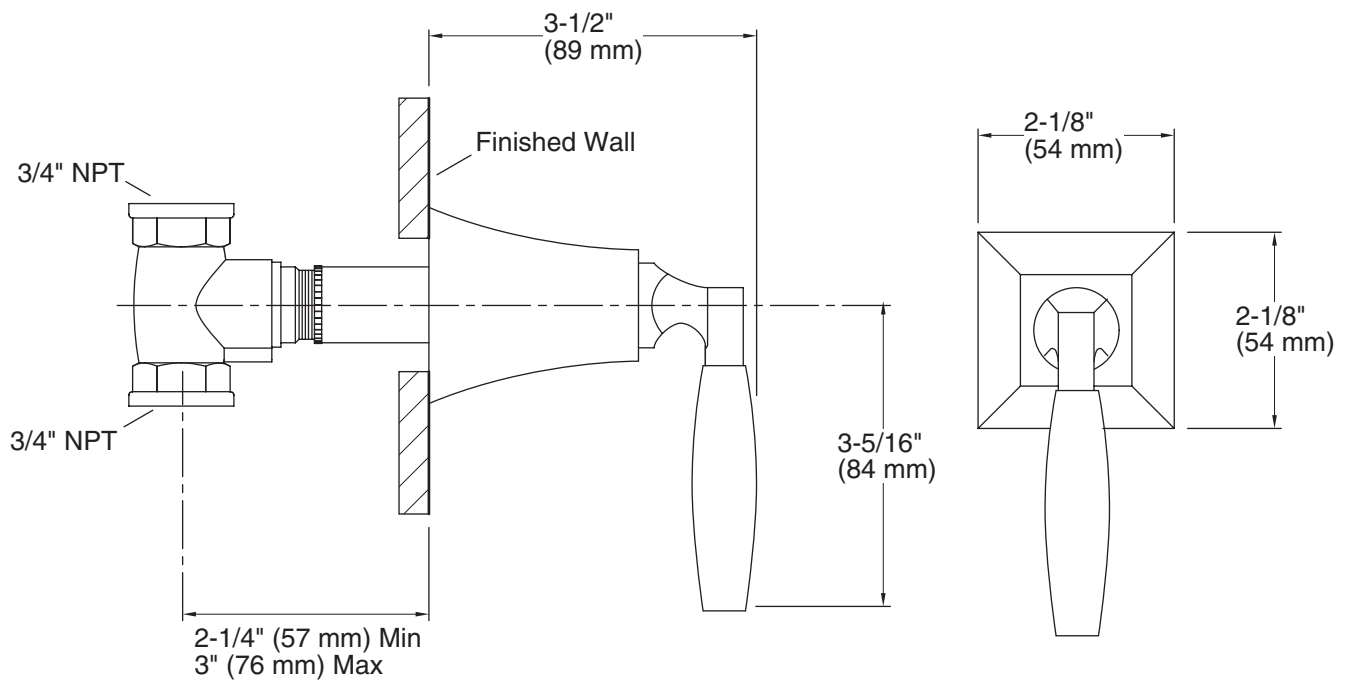

### FEATURES

- Solid brass construction for durability and reliability
- Volume control valve allows the user to customize their shower experience
- Complements the Glamour collection

### ROUGHING-IN NOTES

All Dimensions are Nominal.

Valve Hole Size 1-5/8" (41 mm)