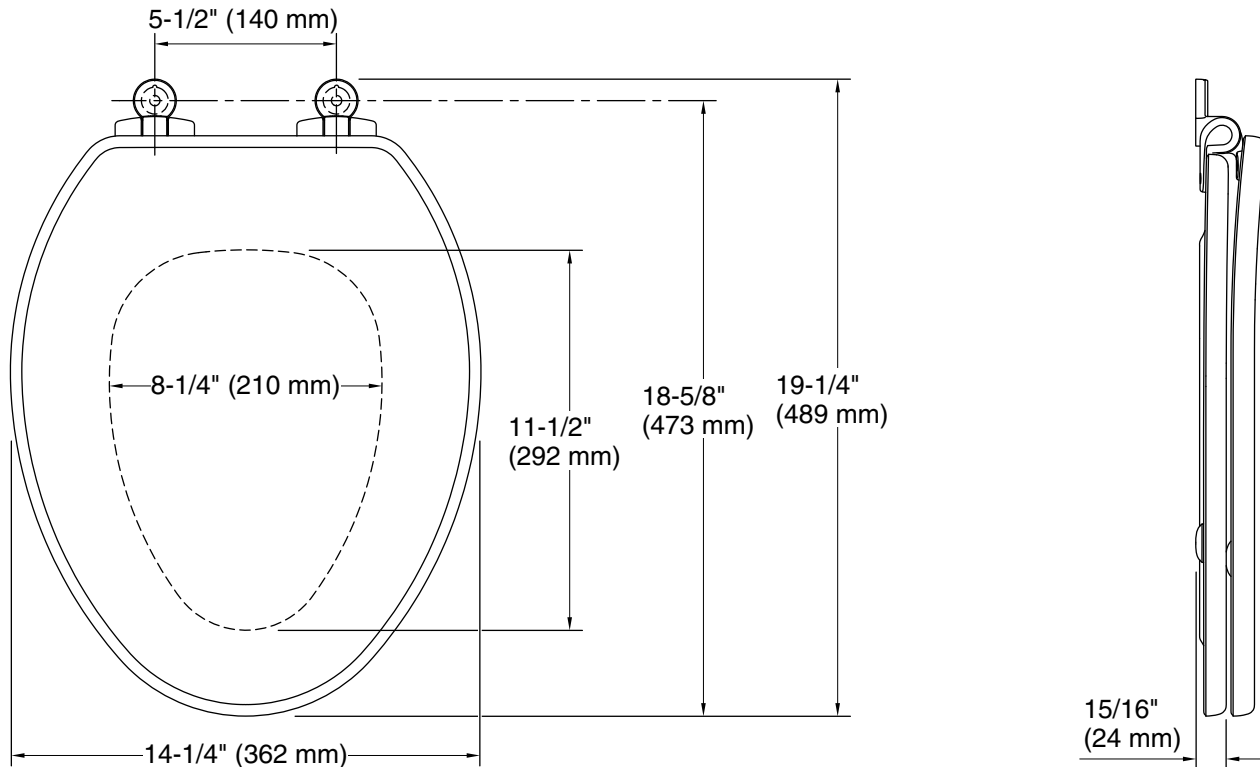

Color tiles intended for reference only.

Color	Code	Description
-------	------	-------------

	0	Stucco White
---	---	--------------

Technical Information

All product dimensions are nominal.

Seat shape type: Elongated
 Seat front type: Closed-front
 Seat hinge type: Check
 Seat-mounting holes: 5-1/2" (140 mm)