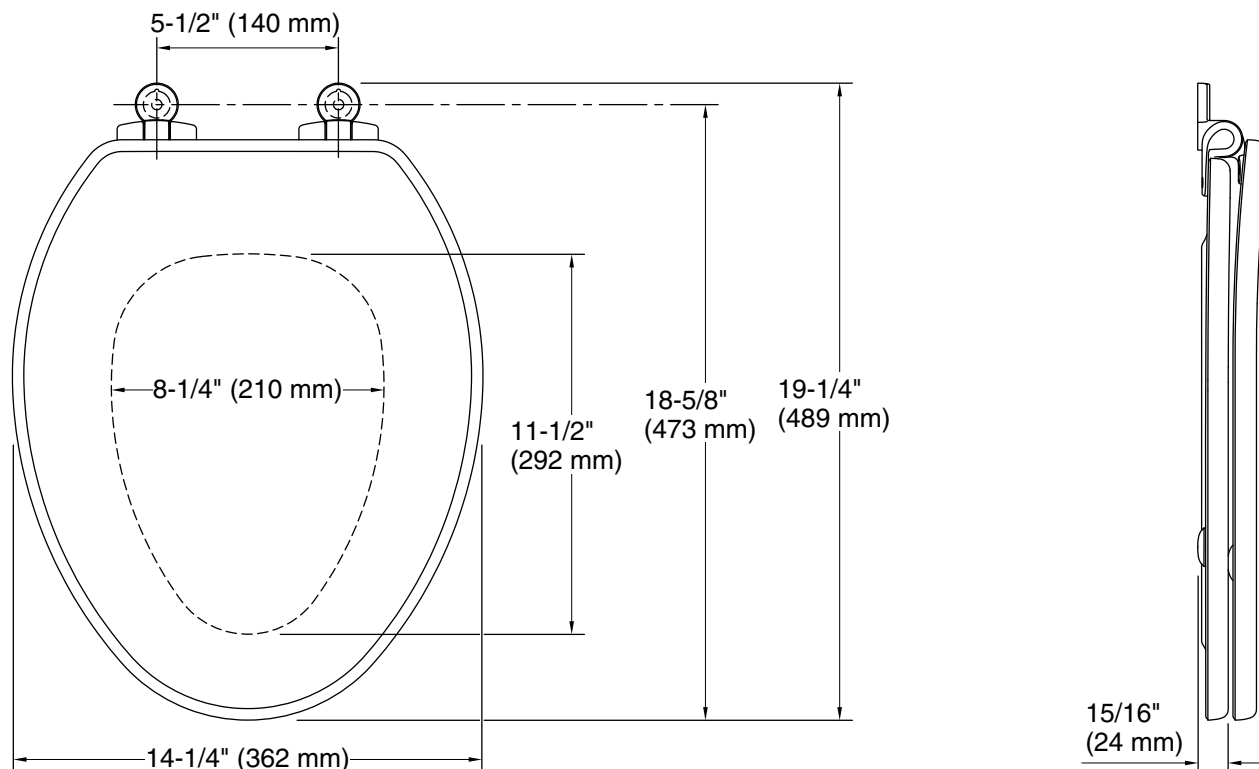

Color tiles intended for reference only.

Color	Code	Description
-------	------	-------------

	0	Stucco White
---	---	--------------

Technical Information

All product dimensions are nominal.

Seat shape type: Elongated
 Seat front type: Closed-front
 Seat hinge type: Check
 Seat-mounting holes: 5-1/2" (140 mm)