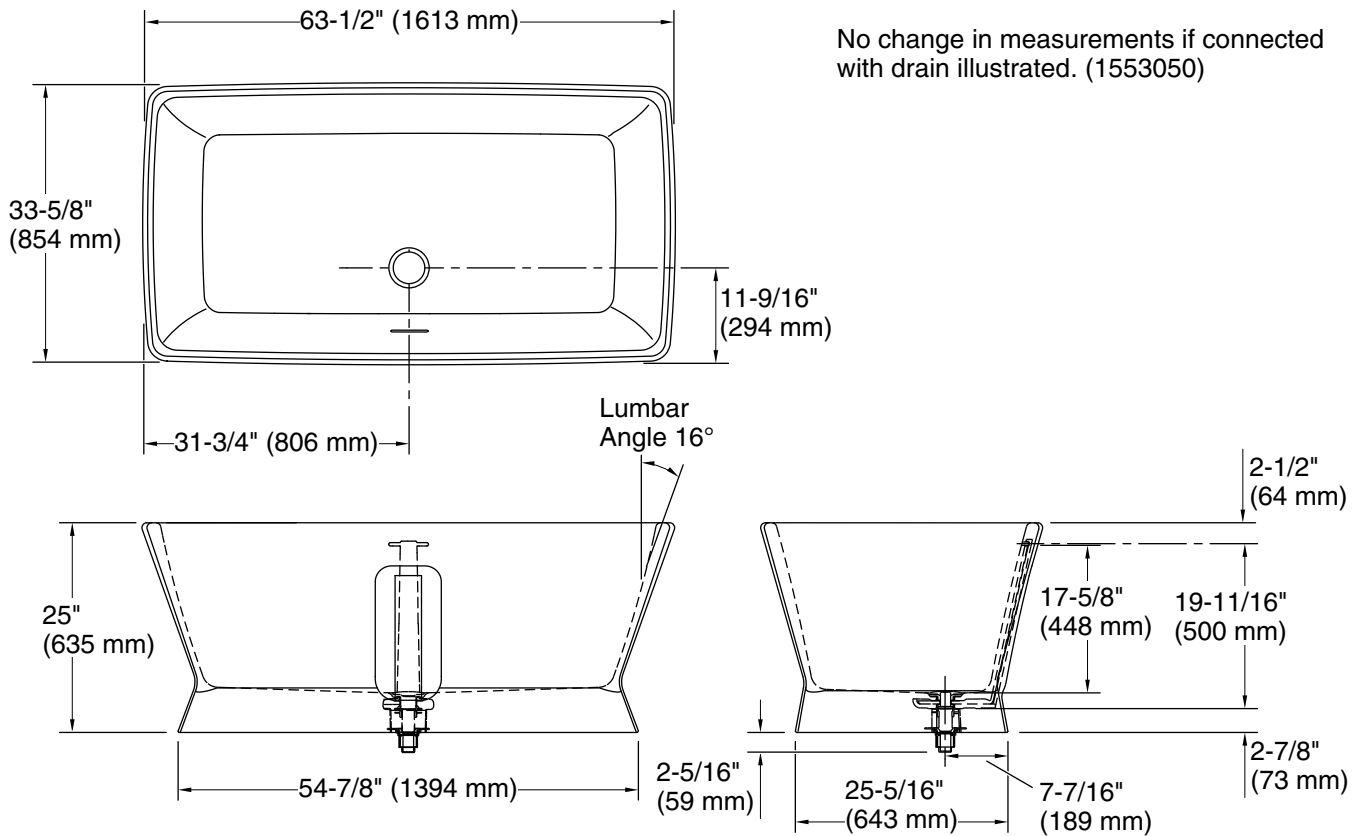

## Features

- A selection of products within this collection is in stock and ready to ship. Please visit [kallista.com/resources#ReadyToShip](http://kallista.com/resources#ReadyToShip) for the complete list of Ready-to-Ship products and finishes
- Constructed of cast stone
- 63-7/16" (1611 mm) total length
- 33-9/16" (852 mm) total width
- 25" (635 mm) total height
- Center side drain
- Brass drain and material-matched cover included

## Technical Information

All product dimensions are nominal.

Drain location:	Center
Basin area, bottom:	49-5/16" x 21-1/2" (1252 mm x 546 mm)
Basin area, top:	59-7/8" x 29-13/16" (1520 mm x 757 mm)
Weight:	573.2 lbs (260 kg)
Water depth:	17-5/8" (448 mm)
Water capacity:	97.92 gal (370.7 L)