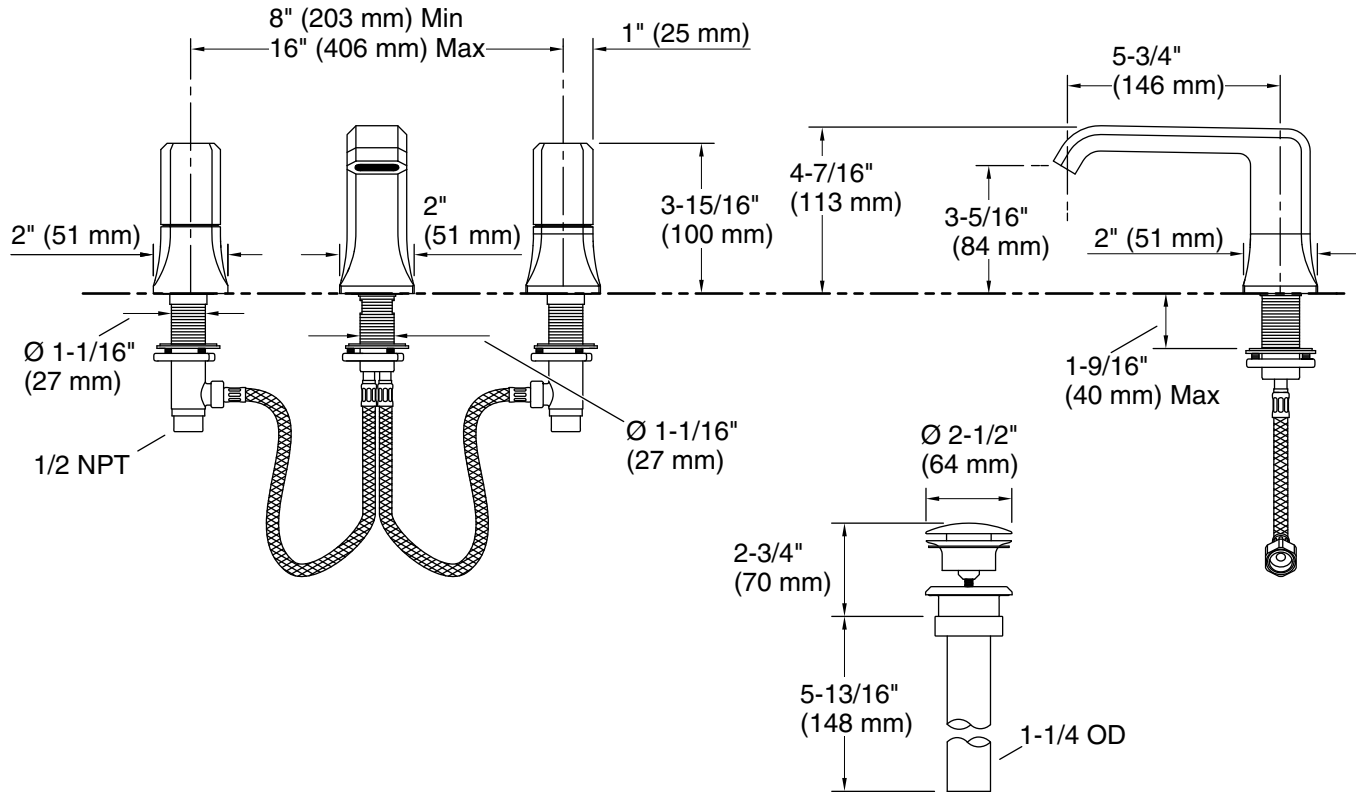

KALLISTA®

Bezel™ by CRISTINA Rubinetterie Bezel™ Widespread Sink Faucet, Nero Marquina Handles P33163-NM

Features

- High-quality solid-brass construction for durability and reliability
- Faceted knob handle design with precision alignment
- Italian natural stone handles
- Widespread sink faucet for 8" – 16" (203 – 406 mm) centers
- 4-7/16" (113 mm) total height
- 3-5/16" (84 mm) spout height
- 5-3/4" (146 mm) spout reach
- 1.2 gpm (4.5 lpm) maximum flow rate
- Includes quiet clicker drain

KALLISTA®

Bezel™ by CRISTINA Rubinetterie Bezel™ Widespread Sink Faucet, Nero Marquina Handles P33163-NM

Technical Information

All product dimensions are nominal.

Faucet flow rate: 1.2 gal/min (4.5 l/min)

Drain included: Yes

Drain with overflow: Yes

Spout:

Spout reach: 5-3/4" (146 mm)

Notes

Install this product according to the installation instructions.