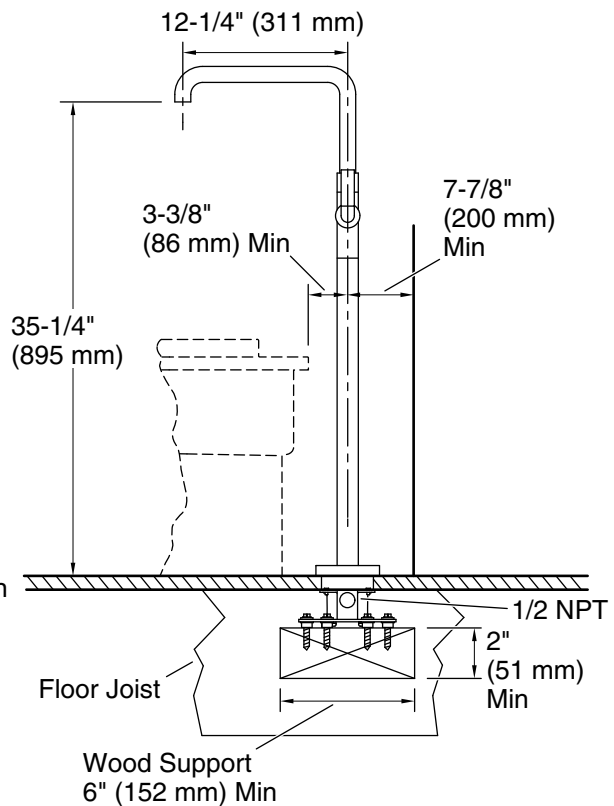

### Features

- High-quality solid-brass construction for durability and reliability
- Floor-mount, single hole installation
- Required mounting block sold separately (P20511-00-NA)
- Required handshower sold separately
- Spout reach is 11-7/8" (302 mm)
- Includes integral valve
- Includes hardware kit and escutcheon

## Technical Information

All product dimensions are nominal.

Faucet flow rate: 8 gal/min (30.3 l/min)

## Spout:

Spout reach: 12-5/16" (312 mm)

Handle clearance: 1-1/2" (37 mm)