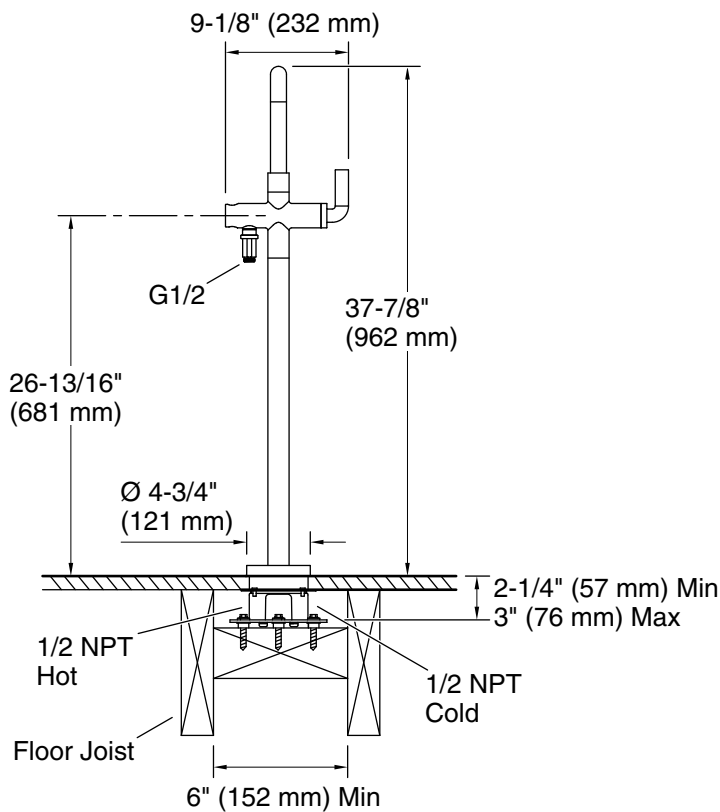

### Features

- High-quality solid-brass construction for durability and reliability
- Floor-mount, single hole installation
- Required mounting block sold separately (P20511-00-NA)
- Required handshower sold separately
- Spout reach is 11-7/8" (302 mm)
- Includes integral valve
- Includes hardware kit and escutcheon

## Technical Information

All product dimensions are nominal.

Faucet flow rate: 8 gal/min (30.3 l/min)

## Spout:

Spout reach: 12-5/16" (312 mm)

Handle clearance: 1-1/2" (37 mm)