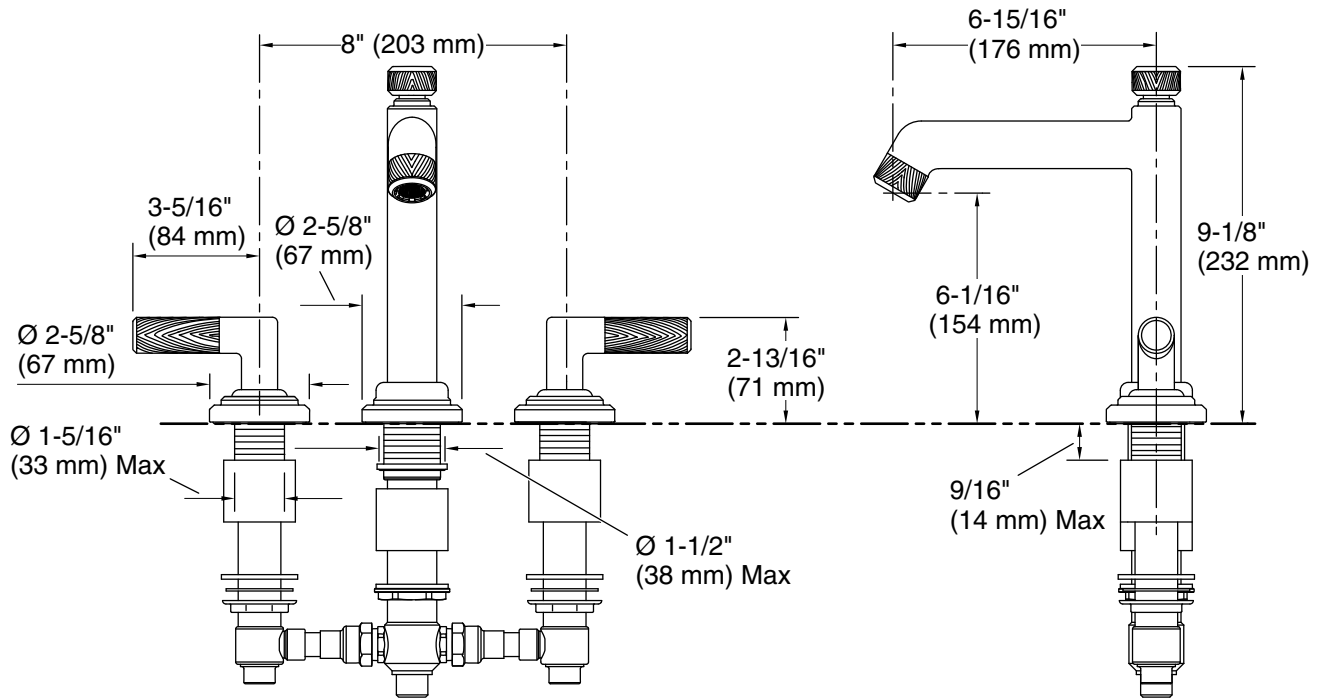

KALLISTA®

Pinna Paletta® by Laura Kirar Deck-Mount Bath Faucet With Diverter P24903-BAF

Features

- High-quality solid-brass construction for durability and reliability
- Widespread bath faucet for 8" (203 mm) - 26" (660 mm) centers
- Required rough-in sold separately (P19304-00-NA)
- Required handshower and handshower trim sold separately
- Spout reach is 6-15/16" (176 mm)

P50047-00 Small Rectangular Bathtub

P21930-00 Contemporary Drain Trim Kit

P24931-SNW Towel Bar, 24"

P24900-SNW Sink Faucet, Tall Spout, Lever Handles

CSA B651

OBC

Codes/Standards

ASME A112.18.1/CSA B125.1

Technical Information

All product dimensions are nominal.

Faucet flow rate: 10.75 gal/min (40.7 l/min)

Drain included: No

Drain with
overflow: No

Spout:

Spout reach: 6-15/16" (176 mm)

Notes