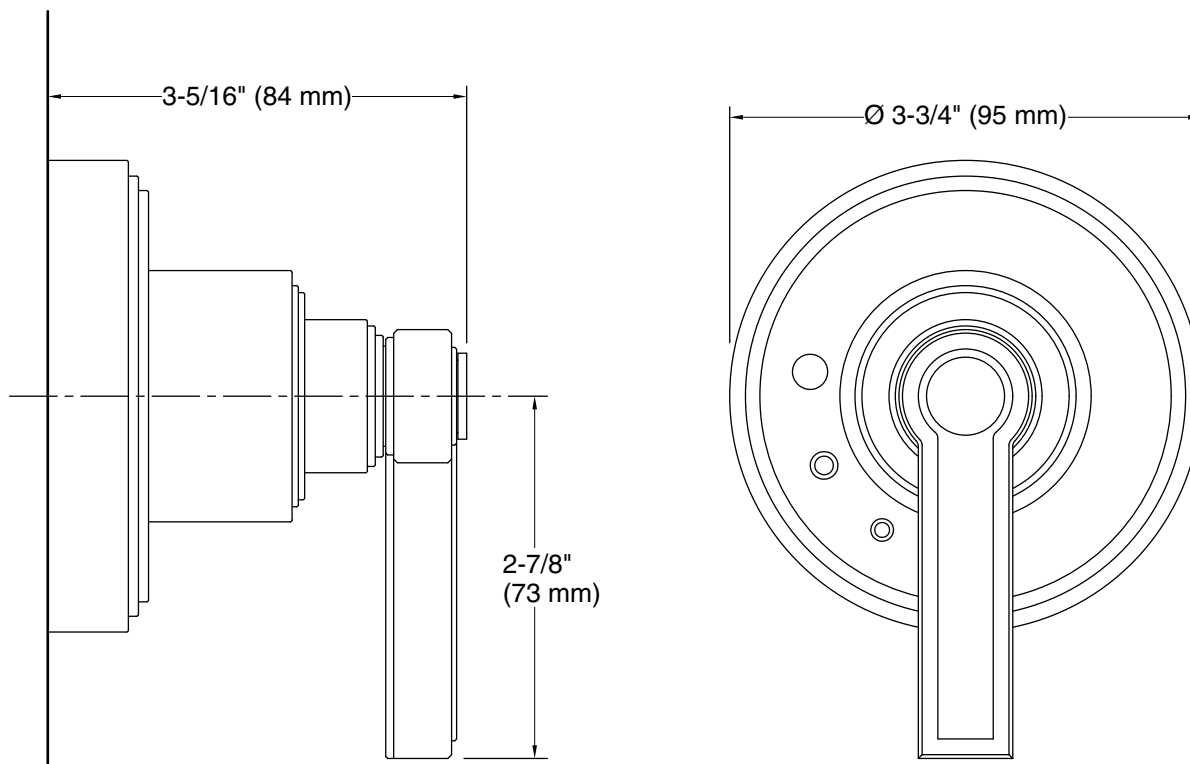

KALLISTA®

Vir Stil® Minimal by Laura Kirar
Volume control trim
P80256-LV

Technical Information

All product dimensions are nominal.

Drain included: No

Notes

Install this product according to the installation guide.