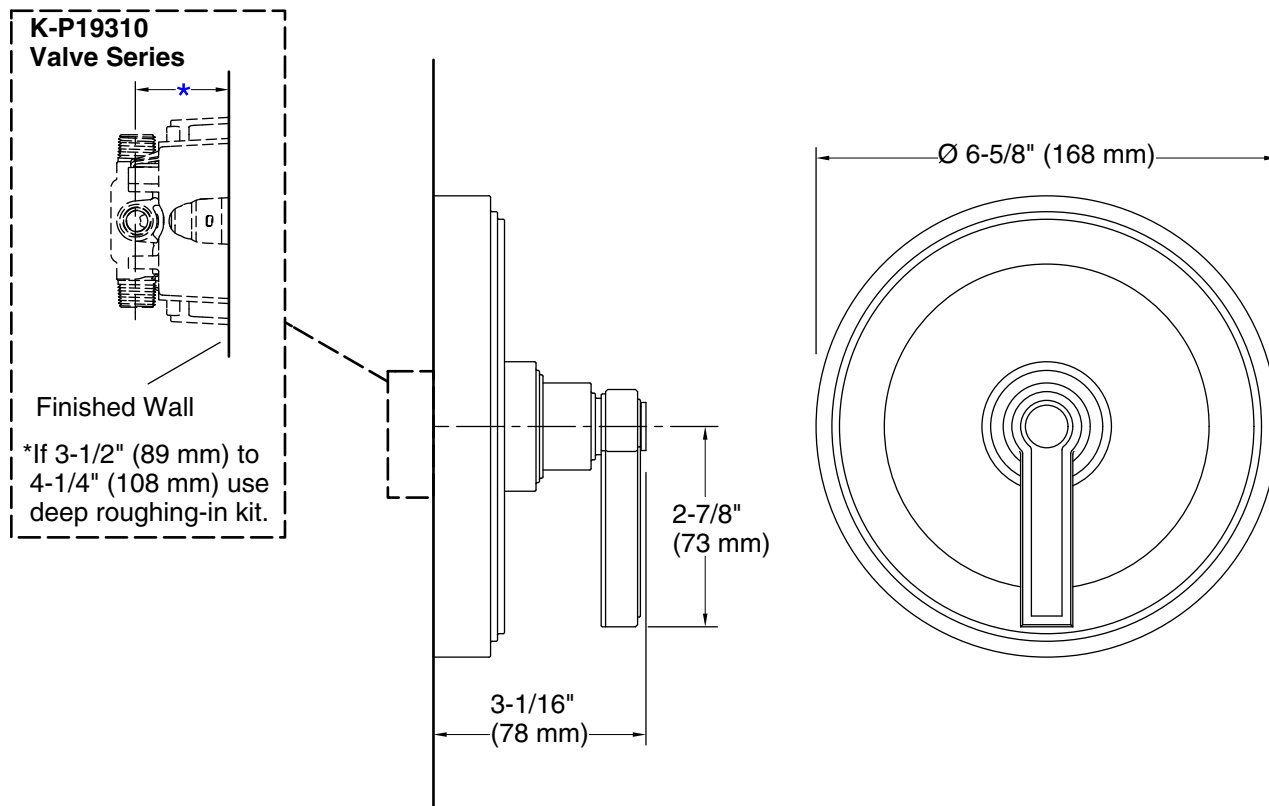

KALLISTA.

Vir Stil® Minimal by Laura Kirar
Single control trim
P80254-LV

Technical Information

All product dimensions are nominal.

Drain included: No

Notes

Install this product according to the installation guide.