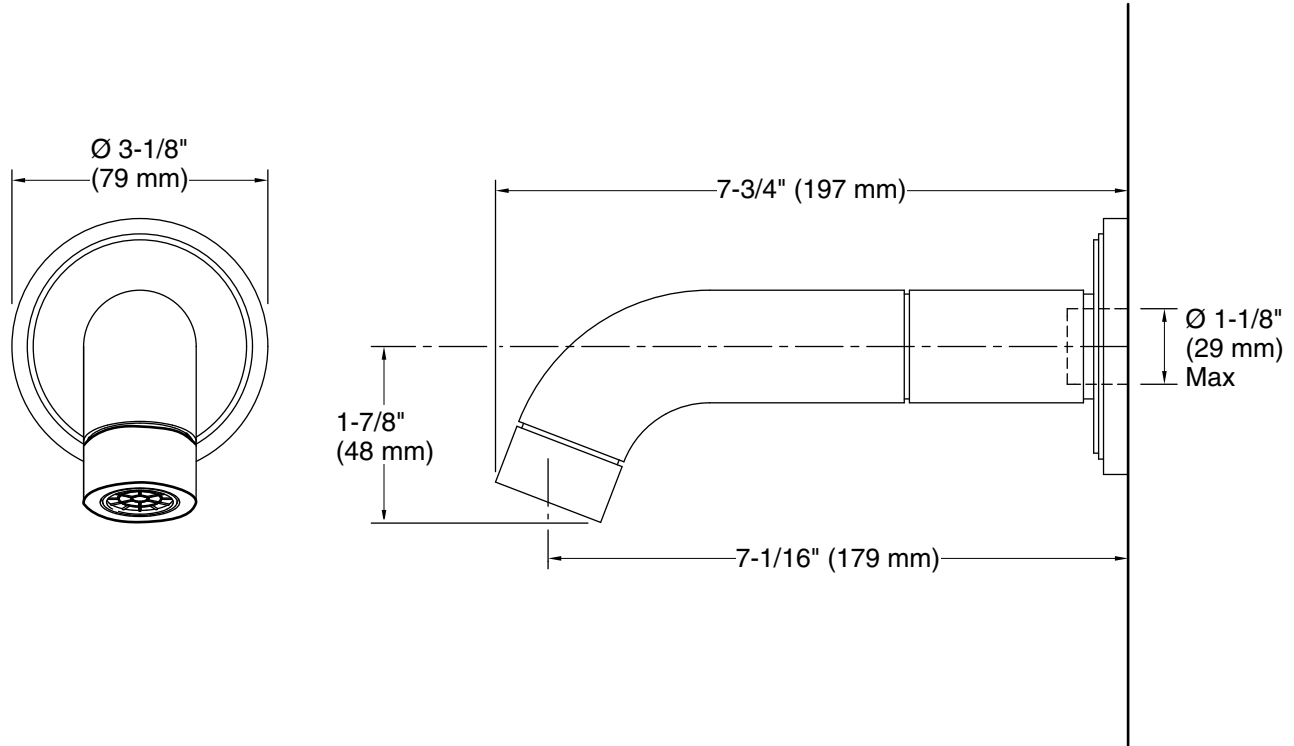

KALLISTA®

Vir Stil® Minimal by Laura Kirar Wall-Mount Bath Spout P80253-00

Features

- High-quality solid-brass construction for durability and reliability
- Spout reach is 7-1/16" (179 mm)

Recommended Products/Accessories

- P80249-LV Sink faucet, arch spout, lever handles
- P80262-00 Towel Bar, 24"
- P50047-00 Small Rectangular Bathtub
- P25656-00 Handshower with Hose

Codes/Standards

ASME A112.18.1/CSA B125.1
IAPMO Certification

KALLISTA®

Vir Stil® Minimal by Laura Kirar
Wall-Mount Bath Spout
P80253-00

Technical Information

All product dimensions are nominal.

Drain included: No

Spout:

Spout reach: $7\text{-}1/16"$ (180 mm)

Notes