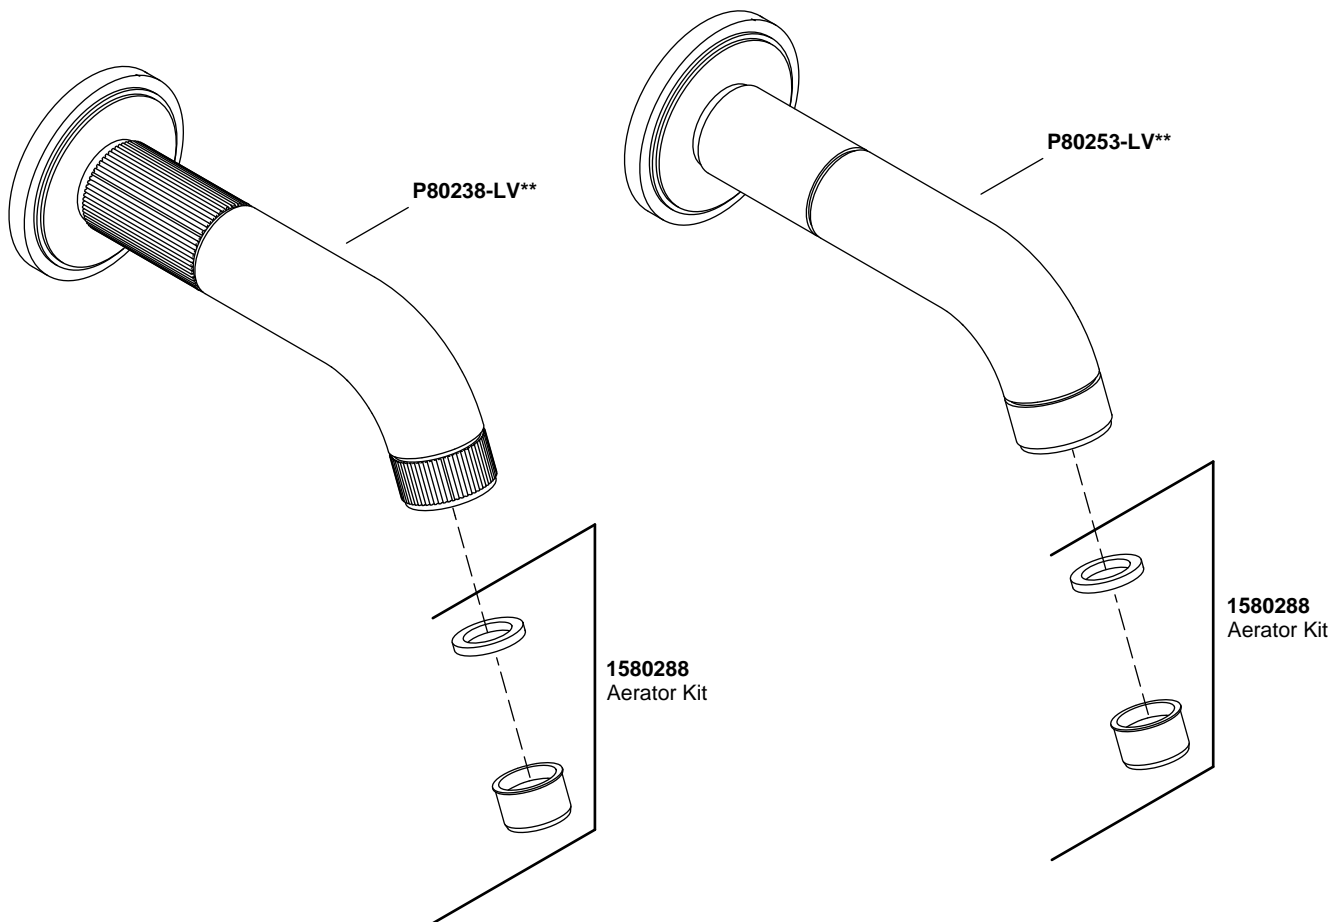

## Vir Stil® And Vir Stil® Minimal Wall-Mount Bath Faucet

### Service Parts

P80238-LV  
P80253-LV

\*\*Finish/color code must be specified when ordering.

We reserve the right to make revisions without notice in the design of products or in packaging unless this right has specifically been waived at the time the order is accepted.