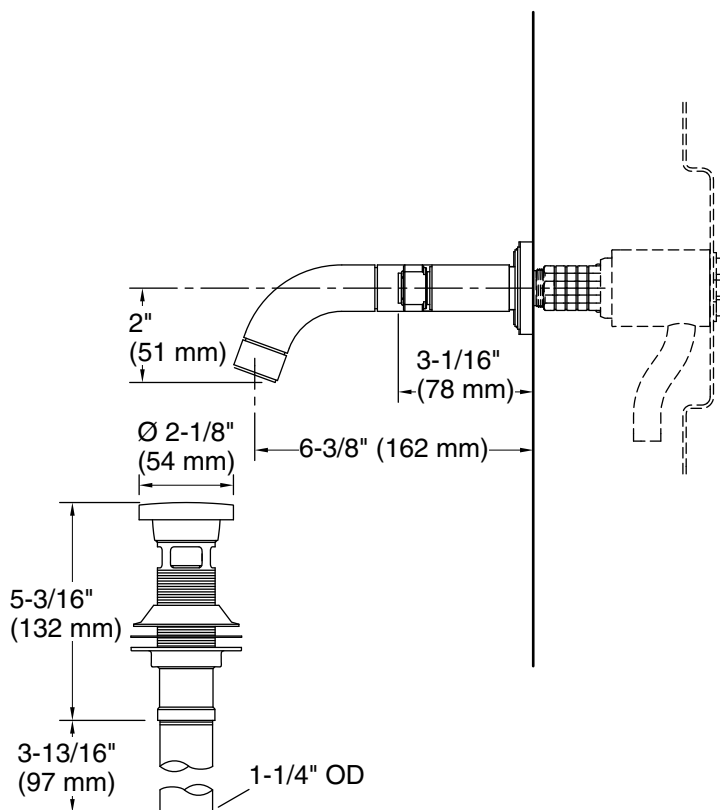

### Features

- High-quality solid-brass construction for durability and reliability
- Three-hole installation
- Required rough-in sold separately (P29304-00-NA)
- 1.2 gpm (4.5 lpm) maximum flow rate
- Spout reach is 6-3/8" (162 mm)
- Includes soft-touch drain

### Technical Information

All product dimensions are nominal.

#### Spout:

Spout reach: 6-3/8" (162 mm)