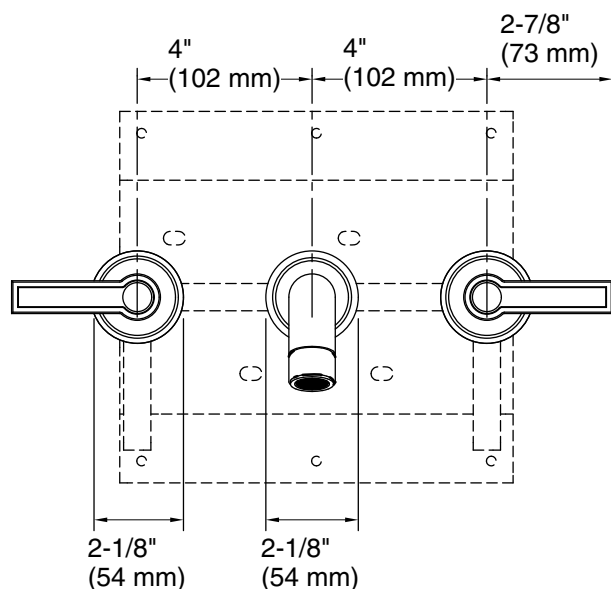

KALLISTA

Vir Stil® Minimal by Laura Kirar Wall-Mount Sink Faucet, Lever Handles P80250-LV

Technical Information

All product dimensions are nominal.

Faucet:

Flow rate: 1.2 gal/min (4.5 l/min)

Drain included: Yes

Drain with overflow: Yes

Spout:

Spout reach: 6-3/8" (162 mm)

Notes

Install this product according to the installation guide.

ADA, OBC, CSA B651 compliant when installed to the specific requirements of these regulations.

1-888-4-KALLISTA (1-888-452-5547)

Kallista reserves the right to make revisions without notice to product specifications.

For the most current Specification Sheet, go to www.kallista.com.

8-10-2024 19:58 - US/CA