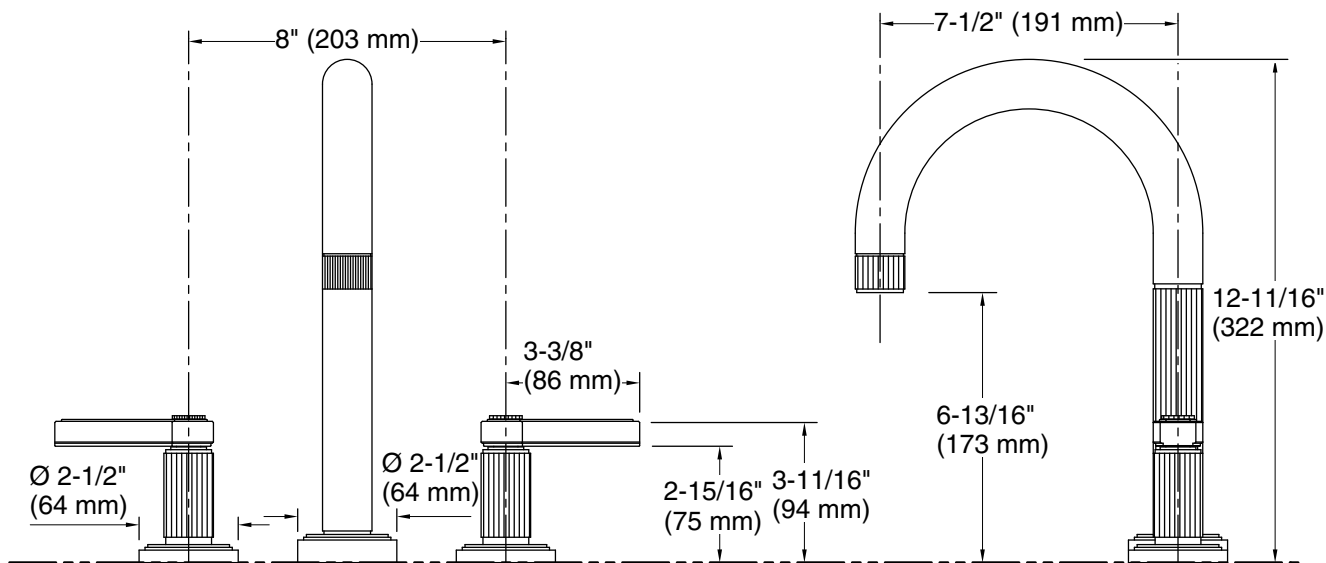

KALLISTA®

Vir Stil® by Laura Kirar Deck-Mount Bath Faucet, Lever Handles P80236-LV

Features

- High-quality solid-brass construction for durability and reliability
- Widespread bath faucet for 8" (203 mm) - 26" (660 mm) centers
- Required rough-in sold separately (P19303-00-NA)
- Diverter, handshower, and handshower trim sold separately
- Spout reach is 7-1/2" (191 mm)

KALLISTA®

Vir Stil® by Laura Kirar Deck-Mount Bath Faucet, Lever Handles P80236-LV

Technical Information

All product dimensions are nominal.

Faucet:

Flow rate: 2.2 gal/min (8.3 l/min)

Drain included: No

Spout:

Spout reach: 7-1/2" (191 mm)

Notes

Install this product according to the installation guide.

ADA, OBC, CSA B651 compliant when installed to the specific requirements of these regulations.