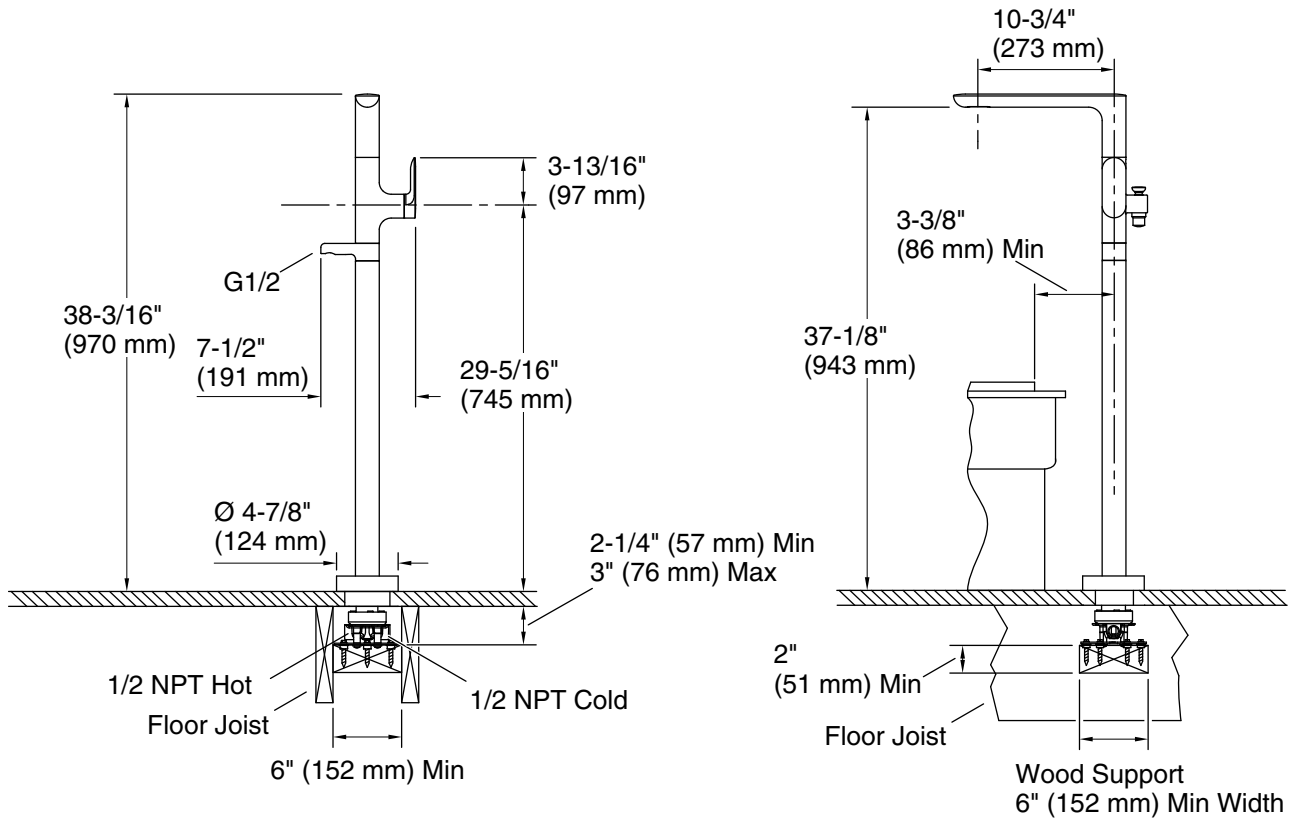

### Features

- High-quality metal construction for durability and reliability
- Floor-mount, single hole installation
- Required mounting block sold separately (P20511-00-NA)
- Required handshower sold separately
- 10-3/4" (273 mm) spout reach
- 38-3/16" (970 mm) total faucet height
- 37-1/8" (943 mm) spout height
- Includes integral valve
- Includes hardware kit and escutcheon

## Technical Information

All product dimensions are nominal.

### Spout:

Spout reach: 10-3/4" (273 mm)