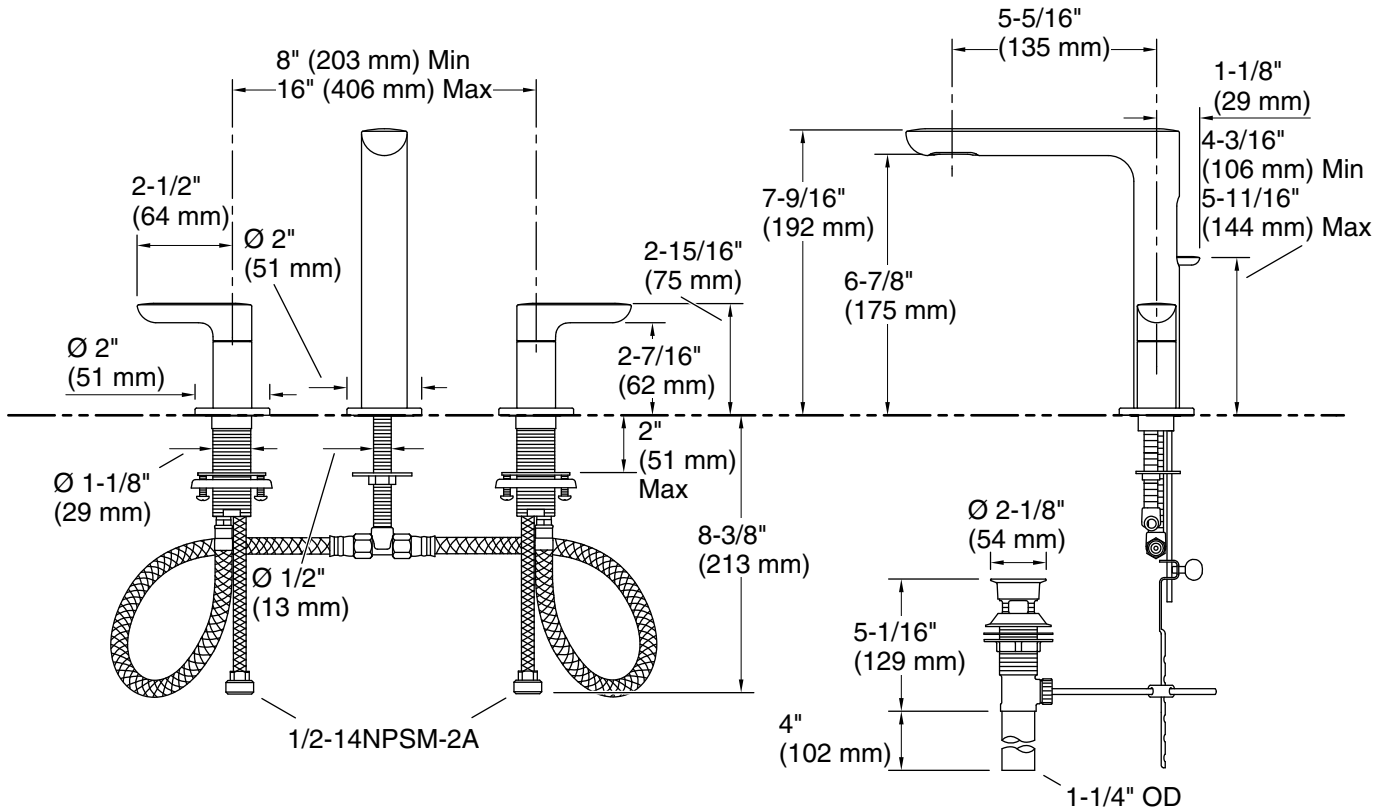

## Features

- High-quality metal construction for durability and reliability
- Widespread sink faucet for 8" – 16" (203 – 406 mm) centers
- 6-7/8" (175 mm) spout height
- Spout reach is 5-5/16" (135 mm)
- 1.2 gpm (4.5 lpm) maximum flow rate
- Includes drain and lift rod
- Laminar flow

## Technical Information

All product dimensions are nominal.

### Spout:

Spout reach: 5-3/8" (136 mm)