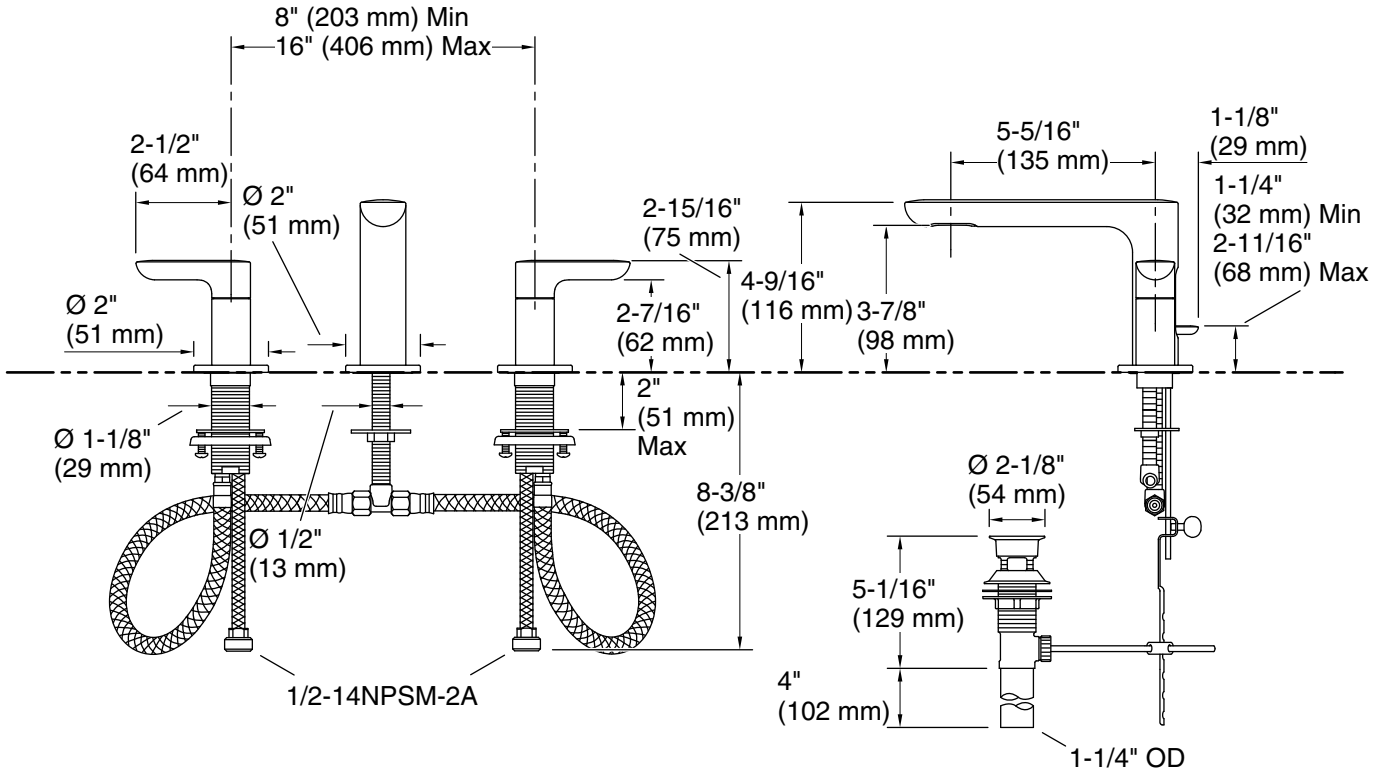

KALLISTA®

002™ by KALLISTA Widespread Sink Faucet, Low Spout, Lever Handles P34119-LV

Features

- High-quality solid metal construction for durability and reliability
- Widespread sink faucet for 8" – 16" (203 – 406 mm) centers
- 3-7/8" (98 mm) spout height
- Spout reach is 5-5/16" (135 mm)
- 1.2 gpm (4.5 lpm) maximum flow rate
- Includes drain and lift rod
- Laminar flow

KALLISTA

002™ by KALLISTA
Widespread Sink Faucet, Low Spout, Lever
Handles
P34119-LV

Technical Information

All product dimensions are nominal.

Faucet:

Flow rate: 1.2 gal/min (4.5 l/min)

Drain included: Yes

Drain with overflow: Yes

Spout:

Spout reach: 5-3/8" (136 mm)

Notes

Install this product according to the installation guide.

ADA, OBC, CSA B651 compliant when installed to the specific requirements of these regulations.

1-888-4-KALLISTA (1-888-452-5547)