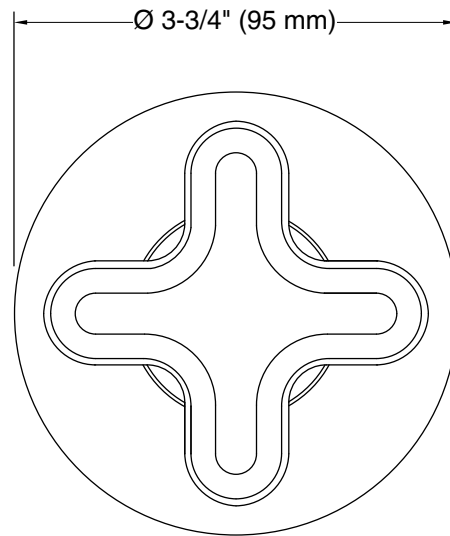

KALLISTA®

002™ by KALLISTA
002™ Volume Control Trim, Zebra Jasper
P32710-JST

Technical Information

All product dimensions are nominal.

Drain included: No

Notes

Install this product according to the installation guide.

ADA, OBC, CSA B651 compliant when installed to the specific requirements of these regulations.