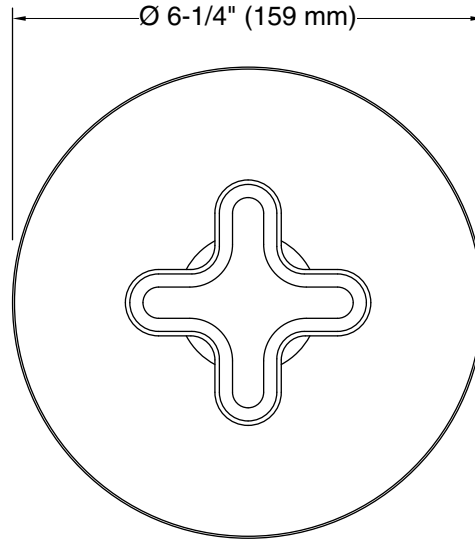

KALLISTA

002™ by KALLISTA
Thermostatic Trim, Zebra Jasper Cross Handle
P32708-JST

Technical Information

All product dimensions are nominal.

Drain included: No

Notes

Install this product according to the installation guide.

ADA, OBC, CSA B651 compliant when installed to the specific requirements of these regulations.