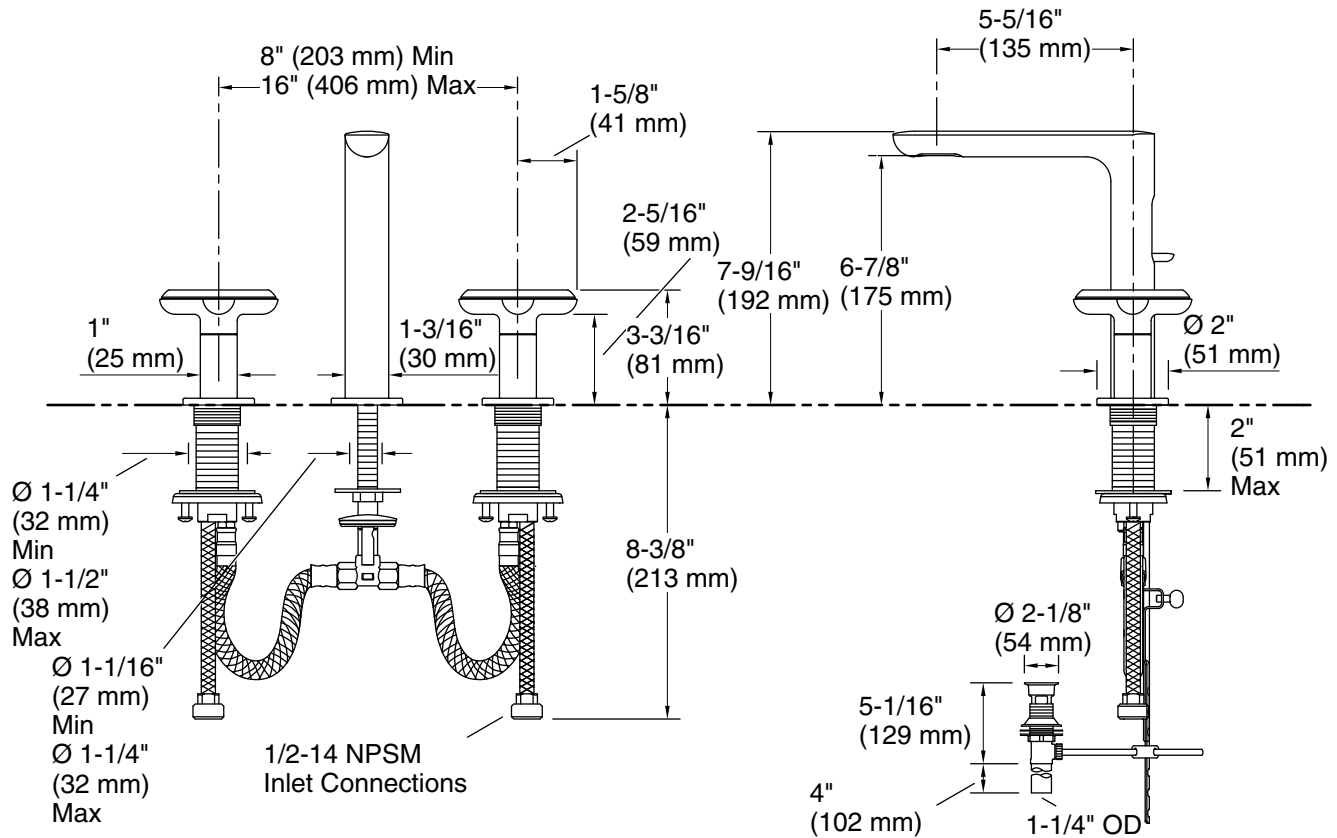

KALLISTA®

002™ by KALLISTA
Widespread Sink Faucet, Tall Spout, Rose Quartz
Cross Handles
P32705-RST

Features

- High-quality metal construction for durability and reliability
- Widespread sink faucet for 8" – 16" (203 – 406 mm) centers
- 6-7/8" (175 mm) spout height
- Spout reach is 5-5/16" (135 mm)
- 1.2 gpm (4.5 lpm) maximum flow rate
- Includes drain and lift rod
- Laminar flow

KALLISTA

002™ by KALLISTA
Widespread Sink Faucet, Tall Spout, Rose Quartz
Cross Handles
P32705-RST

Technical Information

All product dimensions are nominal.

Faucet:

Flow rate: 1.2 gal/min (4.5 l/min)

Drain included: Yes

Drain with overflow: Yes

Spout:

Spout reach: 5-3/8" (136 mm)

Notes

Install this product according to the installation guide.

ADA, OBC, CSA B651 compliant when installed to the specific requirements of these regulations.