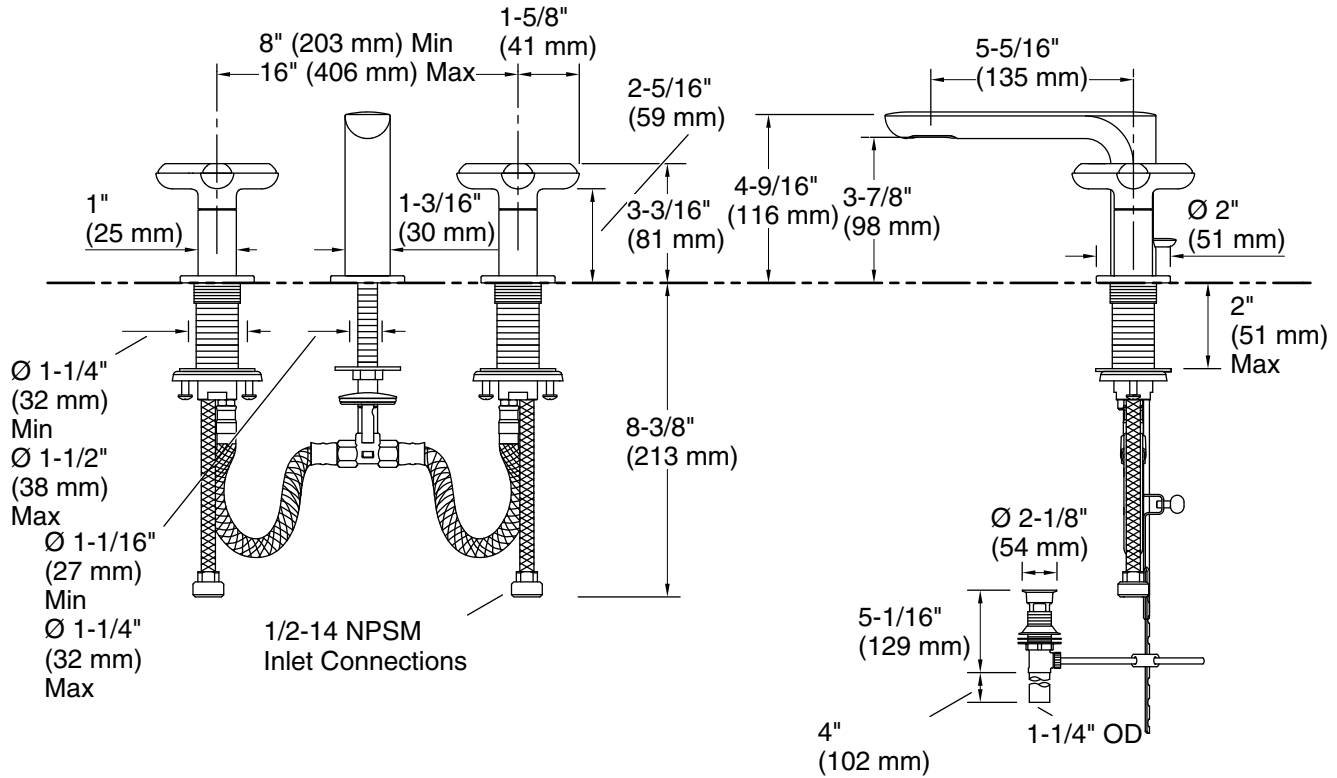

KALLISTA®

002™ by KALLISTA
Widespread Sink Faucet, Low Spout, Rose Quartz
Cross Handles
P32704-RST

Features

- High-quality metal construction for durability and reliability
- Widespread sink faucet for 8" – 16" (203 – 406 mm) centers
- 3-7/8" (98 mm) spout height
- Spout reach is 5-5/16" (135 mm)
- 1.2 gpm (4.5 lpm) maximum flow rate
- Includes drain and lift rod
- Laminar flow

KALLISTA

002™ by KALLISTA
Widespread Sink Faucet, Low Spout, Rose Quartz
Cross Handles
P32704-RST

Technical Information

All product dimensions are nominal.

Faucet:

Flow rate: 1.2 gal/min (4.5 l/min)

Drain included: Yes

Drain with overflow: Yes

Spout:

Spout reach: 5-3/8" (136 mm)

Notes

Install this product according to the installation guide.

ADA, OBC, CSA B651 compliant when installed to the specific requirements of these regulations.