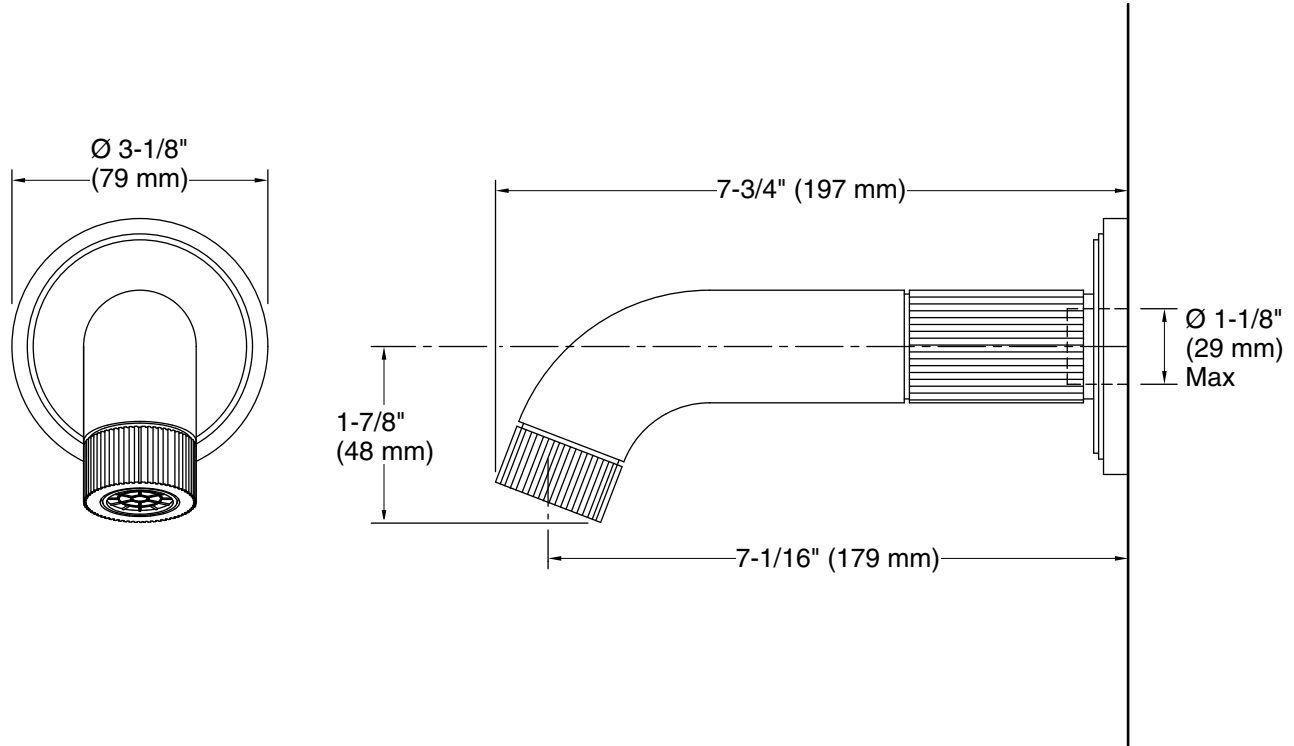

## Features

- High-quality solid-brass construction for durability and reliability
- Spout reach is 7-1/16" (179 mm)

## Technical Information

All product dimensions are nominal.

Drain included: No

Spout:

Spout reach:  $7\text{-}1/16"$  (179 mm)