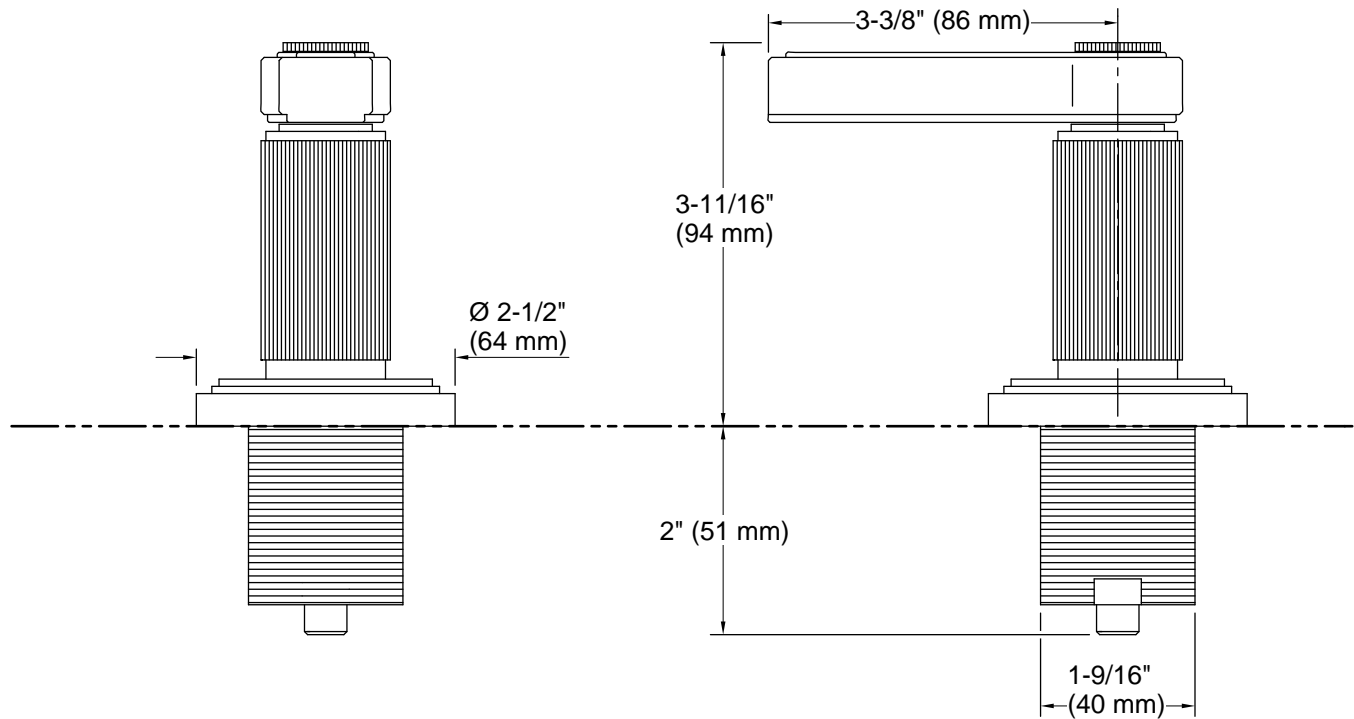

KALLISTA®

Vir Stil® by Laura Kirar
Deck-Mount Diverter, Lever Handle
P80237-LV

Technical Information

All product dimensions are nominal.

Drain included: No

Notes

Install this product according to the installation guide.

ADA, OBC, CSA B651 compliant when installed to the specific requirements of these regulations.