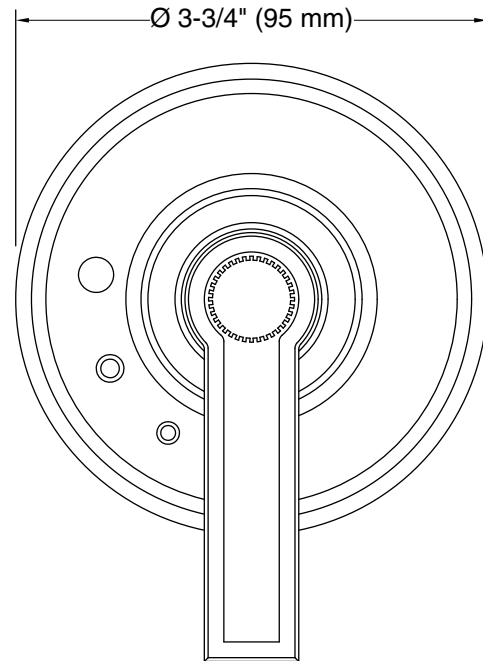

Recommended Products/Accessories

P80234-LV Sink faucet, arch spout, lever handles

P80273-00 Freestanding Bath Faucet, Less Handshower

P80244-00 Towel Bar, 24"

ADA

CSA B651

OBC

Codes/Standards

Color tiles intended for reference only.

Color	Code	Description
	CP	Polished Chrome
	BN	Brushed Nickel
	BAF	Brushed French Gold
	SN	Polished Nickel

1-888-4-KALLISTA (1-888-452-5547)

Kallista reserves the right to make revisions without notice to product specifications.

For the most current Specification Sheet, go to www.kallista.com.

8-11-2024 00:17 - US/CA

KALLISTA®

Vir Stil® by Laura Kirar
Volume control trim
P80241-LV

Technical Information

All product dimensions are nominal.