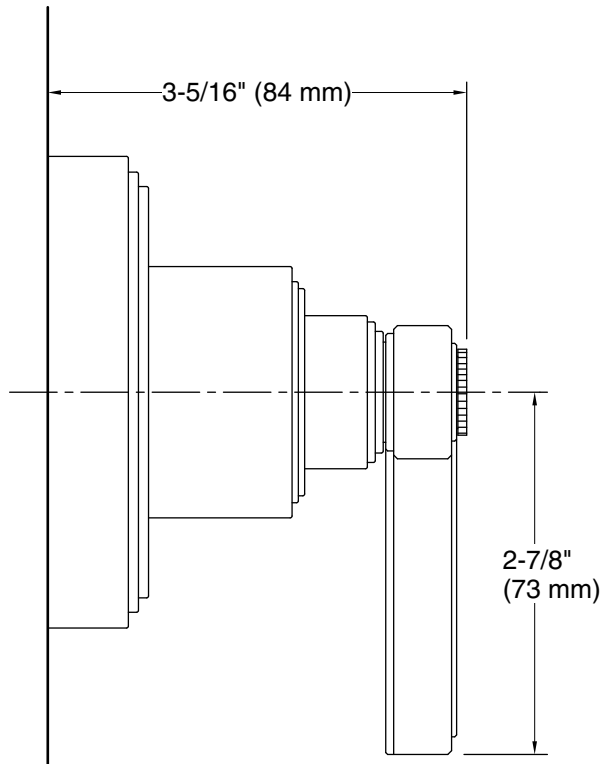

For the most current Specification Sheet, go to www.kallista.com.

8-11-2024 00:17 - US/CA

KALLISTA®

Vir Stil® by Laura Kirar
Volume control trim
P80241-LV

Technical Information

All product dimensions are nominal.