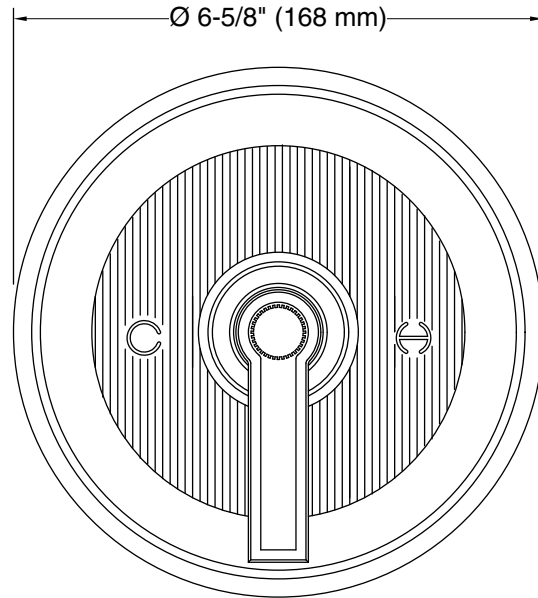

KALLISTA®

Vir Stil® by Laura Kirar
Thermostatic trim
P80240-LV

Technical Information

All product dimensions are nominal.

Drain included: No

Notes

Install this product according to the installation guide.

ADA, OBC, CSA B651 compliant when installed to the specific requirements of these regulations.