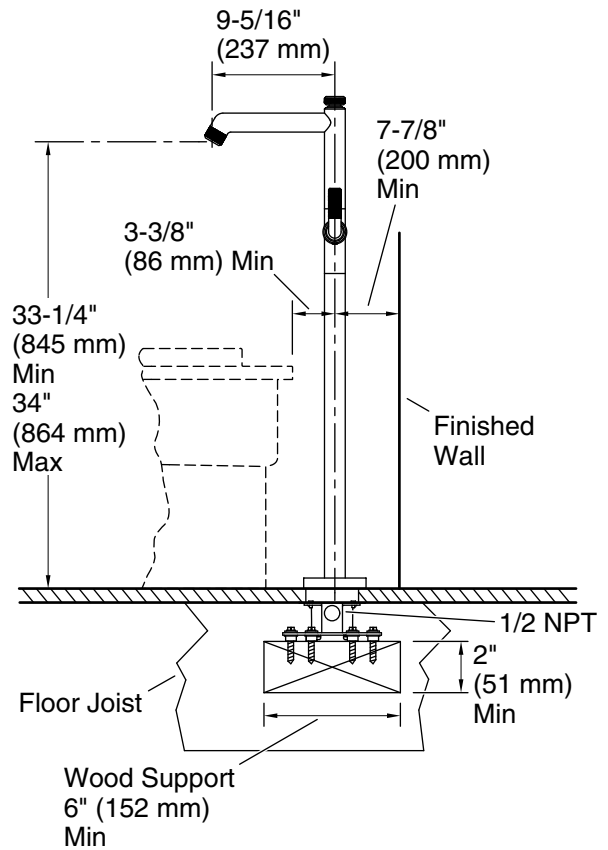

KALLISTA®

Pinna Paletta® by Laura Kirar Freestanding Bath Faucet, Less Handshower P24977-SNW

Technical Information

All product dimensions are nominal.

Drain included: No

Spout:

Spout reach: 9-5/16" (236 mm)

Notes

Install this product according to the installation instructions.