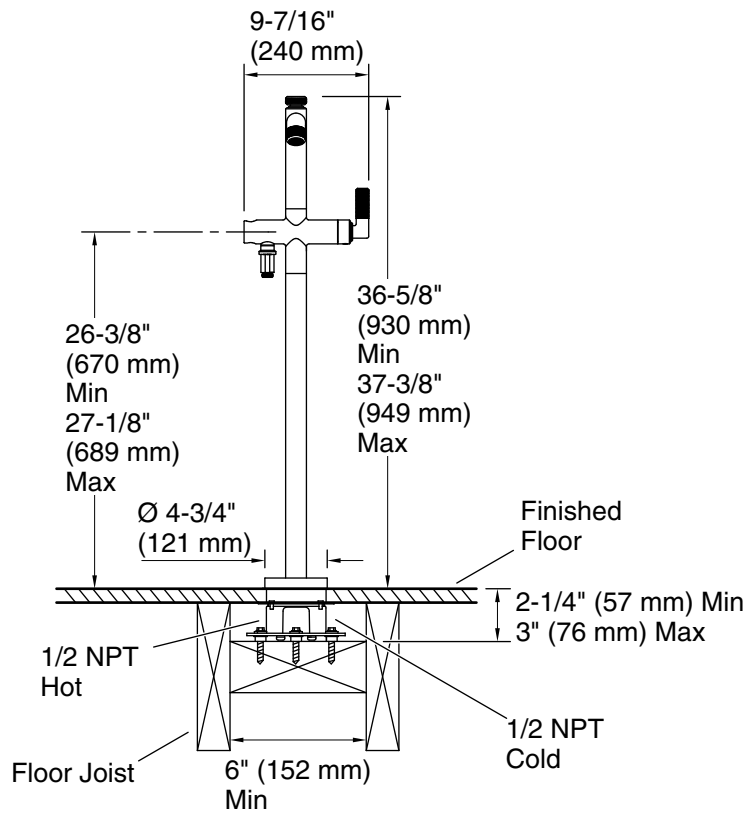

KALLISTA®

Pinna Paletta® by Laura Kirar Freestanding Bath Faucet, Less Handshower P24977-SNW

Technical Information

All product dimensions are nominal.

Drain included: No

Spout:

Spout reach: 9-5/16" (236 mm)

Notes

Install this product according to the installation instructions.