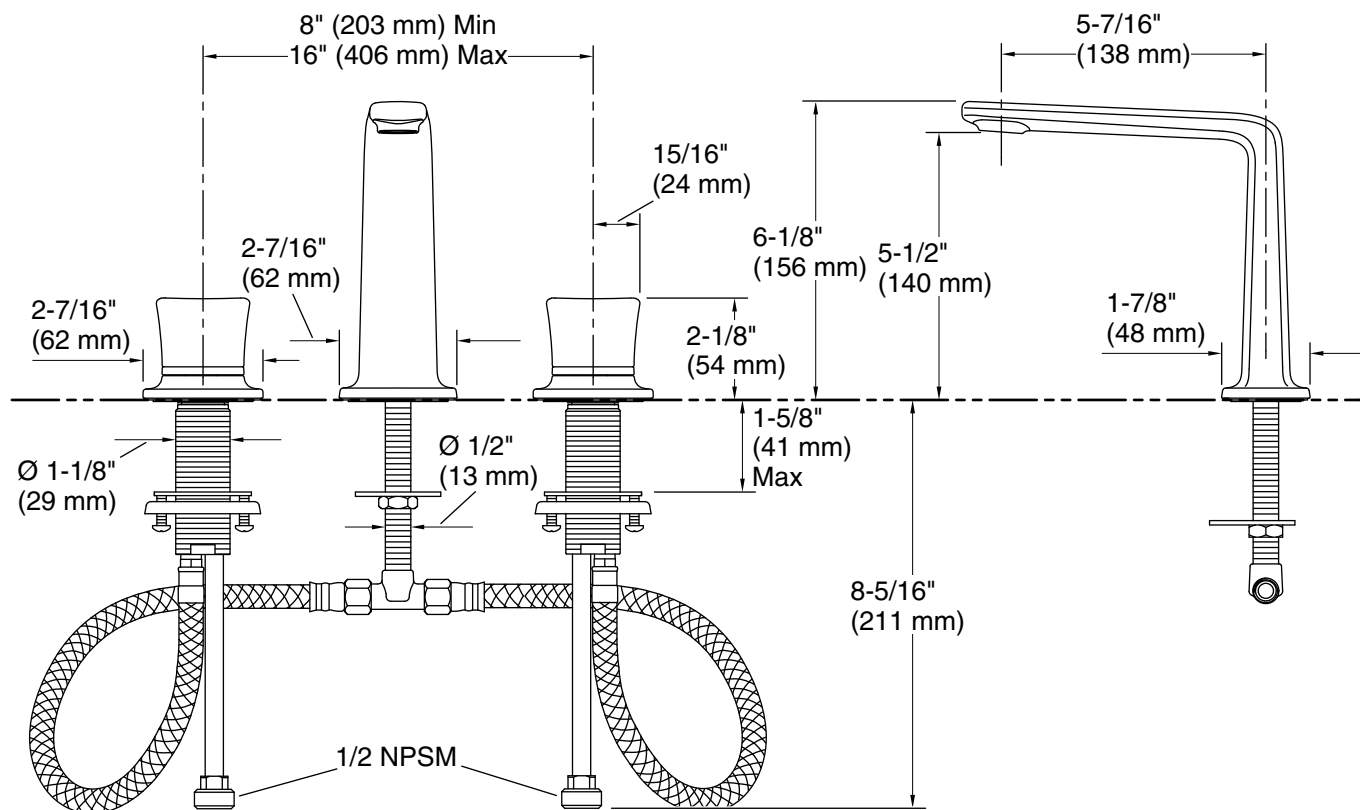

## Features

- High-quality solid metal construction for durability and reliability
- Widespread sink faucet for 8" (203 mm) - 16" (406 mm) centers
- Spout reach is 5-11/16" (144 mm)
- Laminar flow
- Includes soft-touch drain
- 1.2 gpm (4.5 lpm) maximum flow rate

## Technical Information

All product dimensions are nominal.

### Spout:

Spout reach: 5-7/16" (138 mm)

1-888-4-KALLISTA (1-888-452-5547)

Kallista reserves the right to make revisions without notice to product specifications.

For the most current Specification Sheet, go to [www.kallista.com](http://www.kallista.com).