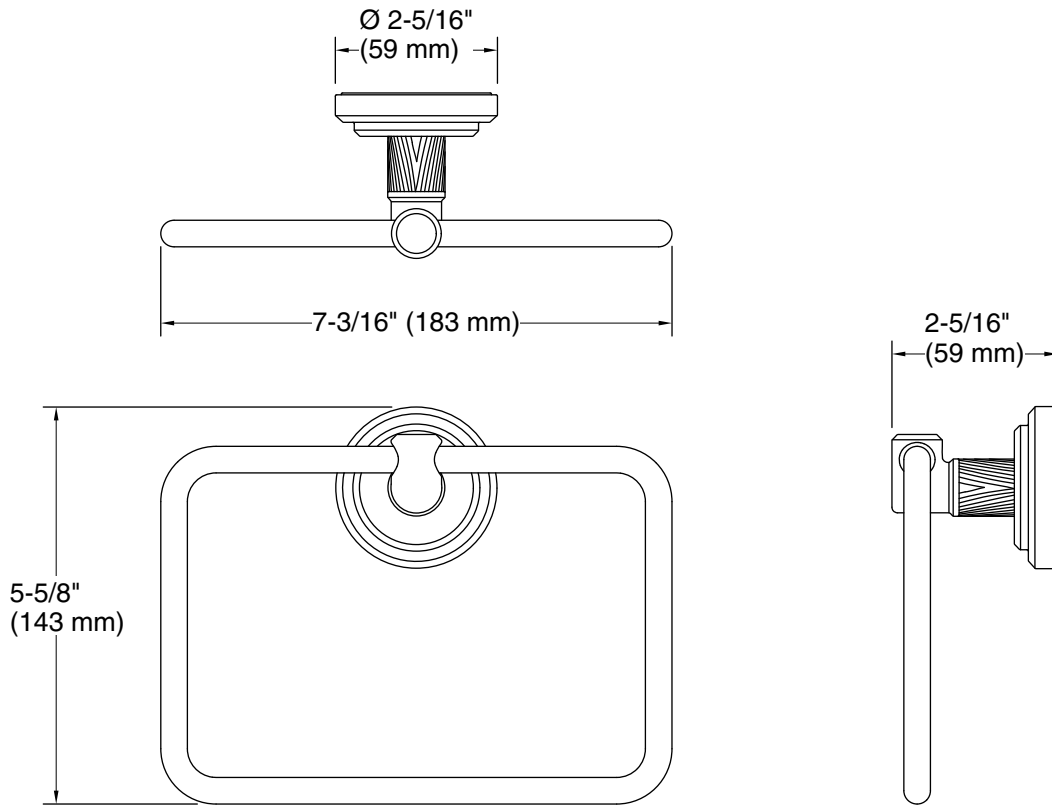

Technical Information

All product dimensions are nominal.

Material: Brass

1-888-4-KALLISTA (1-888-452-5547)

Kallista reserves the right to make revisions without notice to product specifications.

For the most current Specification Sheet, go to www.kallista.com.